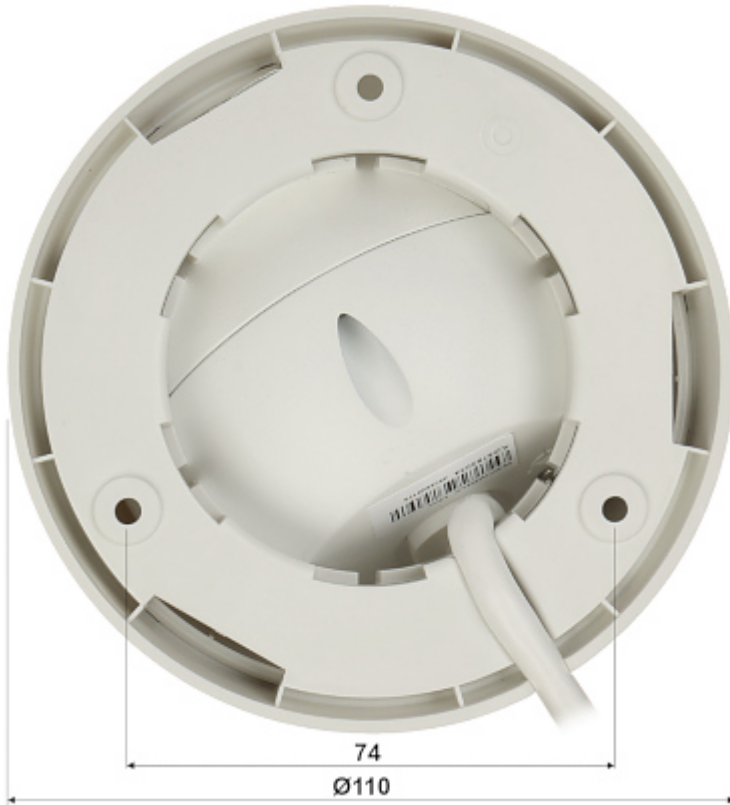

PoE powering possibility, compatible with the 802.3af standard makes the device more universal and easier to install.

Camera is according to IP67 Index of Protection norm.

Attention! The device is equipped with Smart Hybrid Light technology, thanks to which the user has a choice of white light mode and IR (infrared) mode. When Smart Hybrid Light is active, the white light will turn on automatically only when an object is detected in the monitored area, which effectively improves the image quality.

SPECIFICATION

Standard:	TCP/IP
Sensor:	1/3 " Progressive Scan CMOS
Matrix size:	4 Mpx
Resolution:	2560 x 1440 - 3.7 Mpx , 1920 x 1080 - 1080p 1280 x 720 - 720p
Lens:	2.8 mm
View angle:	98 °
White light LED illuminator range:	30 m
Range of IR illumination:	30 m
Memory card slot:	—
Image compression method:	H.265+ / H.265 / H.264+ / H.264 / MJPEG
Alarm inputs / outputs:	—
Audio:	<ul style="list-style-type: none">• Microphone built-in• Audio transmission via network• Compliance with the AAC standard• Noise and echo reduction
Main stream frame rate:	<ul style="list-style-type: none">• 20 fps @ 3.7 Mpx• 25 fps @ 1080p

PRESENTATION

Camera is out from clamping ring:

DELTA-OPTI Monika Matysiak; <https://www.delta.poznan.pl>
 POL; 60-713 Poznań; Graniczna 10
 e-mail: delta-opti@delta.poznan.pl; tel: +(48) 61 864 69 60

Mounting side view:

Dimensions:

In the kit:

PACKAGE

Dimensions (L x W x H): 0x0x0 mm	Gross Weight: 0 kg
----------------------------------	--------------------