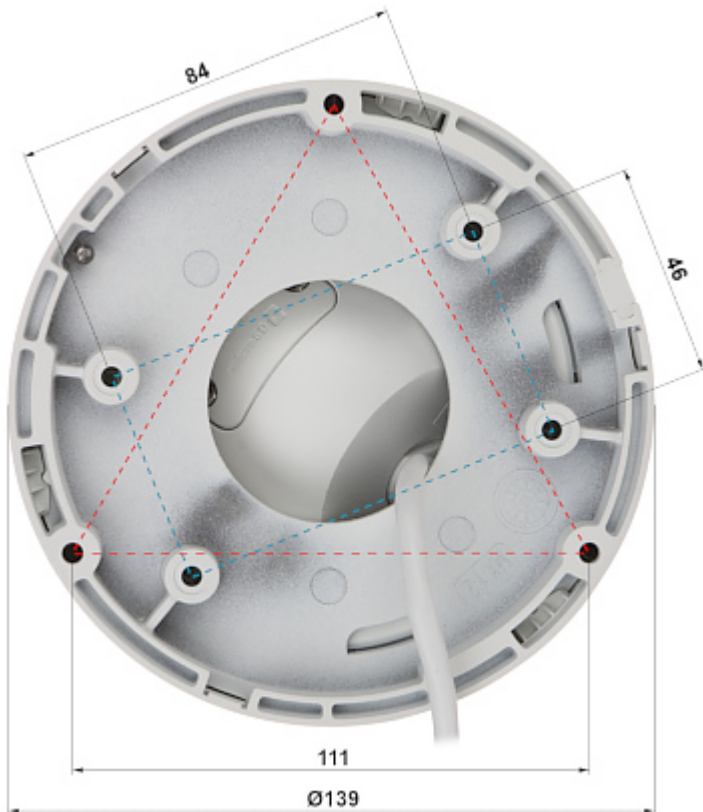

## SPECIFICATION

Standard:	TCP/IP
Sensor:	1/1.8 " Progressive Scan CMOS
Matrix size:	4 Mpx
Resolution:	2688 x 1520 - 4 Mpx , 1920 x 1080 - 1080p 1280 x 720 - 720p
Lens:	2.8 mm
View angle:	111 °
White light LED illuminator range:	40 m
Range of IR illumination:	40 m
Memory card slot:	Micro SD memory cards up to 512GB support (possible local recording)
Image compression method:	H.265+ / H.265 / H.264+ / H.264 / MJPEG
Alarm inputs / outputs:	—
Audio:	—
Main stream frame rate:	25 fps @ 4 Mpx
Network interface:	10/100 Base-T (RJ-45)
WEB Server:	Built-in
Max. number of on-line users:	6

Memory card slot and "Reset" button:

Camera is out from clamping ring:

Mounting side view:

In the kit: