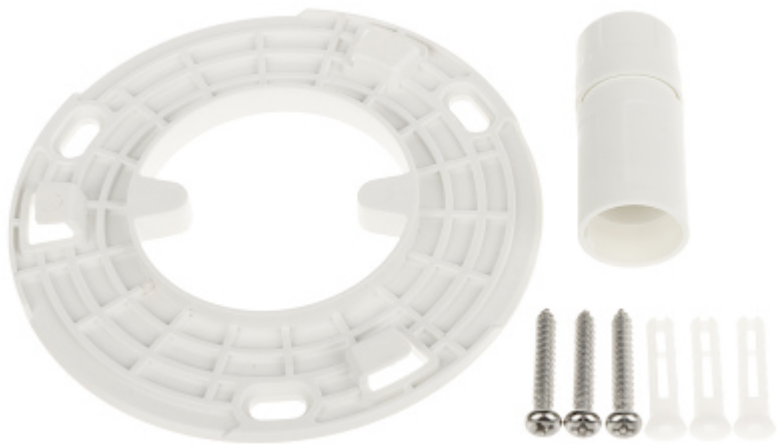

Unit:mm(inch)

In the kit:

PACKAGE

Dimensions (L x W x H): 0x0x0 mm	Gross Weight: 0 kg