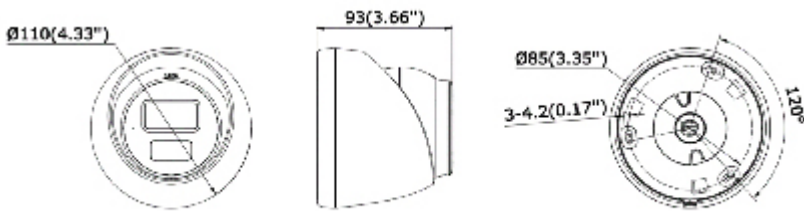

SPECIFICATION

Standard:	IP
Resolution:	2560 x 1440 - 4 Mpx , 1920 x 1080 - 1080p 1280 x 720 - 720p
Sensor:	1/3 " Progressive Scan CMOS
Lens:	2.8 mm
View angle:	96 °
White light LED illuminator range:	30 m
Range of IR illumination:	30 m
Memory card slot:	—
Image compression method:	H.265+ / H.265 / H.264+ / H.264 / MJPEG
Alarm inputs / outputs:	—
Audio:	<ul style="list-style-type: none">• Microphone built-in• Audio transmission via network• Compliance with the AAC standard• Noise and echo reduction
Main stream frame rate:	<ul style="list-style-type: none">• 20 fps @ 4 Mpx• 25 fps @ 1080p
Interface:	10/100 Base-T (RJ-45)
WEB Server:	Built-in
Max. number of on-line users:	6

PRESENTATION

Camera is out from clamping ring:

DELTA-OPTI Monika Matysiak; <https://www.delta.poznan.pl>
 POL; 60-713 Poznań; Graniczna 10
 e-mail: delta-opti@delta.poznan.pl; tel: +(48) 61 864 69 60

Mounting side view:

Dimensions:

Unit:mm(inch)

In the kit:

PACKAGE

Dimensions (L x W x H): 0x0x0 mm	Gross Weight: 0 kg
----------------------------------	--------------------