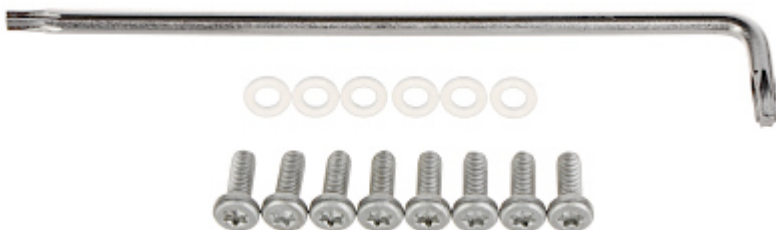

Code: VTM114

FLUSH HOUSING **VTM114** DAHUA

Net: **40.75 EUR** Gross: **40.75 EUR**

The flush-mounted housing is dedicated to VTO2202F-P devices.

SPECIFICATION

Material:	Aluminum
Application:	VTO2202F-P, VTO2202F-P-S2
Color:	Silver
Weight:	0.5 kg
Internal dimensions:	90 x 124 x 25 mm
External dimensions:	129 x 163 x 40 mm
Manufacturer / Brand:	DAHUA
Guarantee:	3 years

PRESENTATION

Front view:

Rear view:

Dimensions:

In the kit:

PACKAGE

Dimensions (L x W x H): 0x0x0 mm	Gross Weight: 0 kg
----------------------------------	--------------------

DELTA-OPTI Monika Matysiak; <https://www.delta.poznan.pl>
POL; 60-713 Poznań; Graniczna 10
e-mail: delta-opti@delta.poznan.pl; tel: +(48) 61 864 69 60