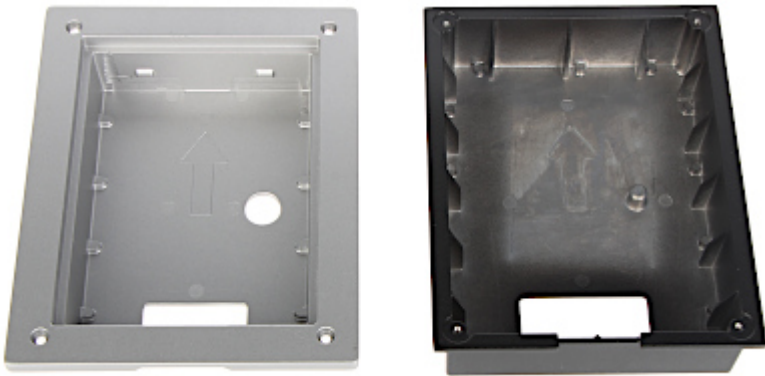

Code: VTM114

FLUSH HOUSING **VTM114** DAHUA

Net: **40.75 EUR** Gross: **40.75 EUR**

The flush-mounted housing is dedicated to VTO2202F-P devices.

SPECIFICATION

Material:	Aluminum
Application:	VTO2202F-P, VTO2202F-P-S2
Color:	Silver
Weight:	0.5 kg
Internal dimensions:	90 x 124 x 25 mm
External dimensions:	129 x 163 x 40 mm
Manufacturer / Brand:	DAHUA
Guarantee:	3 years

PRESENTATION

Front view:

Rear view:

Dimensions:

In the kit:

PACKAGE

Dimensions (L x W x H): 0x0x0 mm	Gross Weight: 0 kg
----------------------------------	--------------------

DELTA-OPTI Monika Matysiak; <https://www.delta.poznan.pl>
POL; 60-713 Poznań; Graniczna 10
e-mail: delta-opti@delta.poznan.pl; tel: +(48) 61 864 69 60