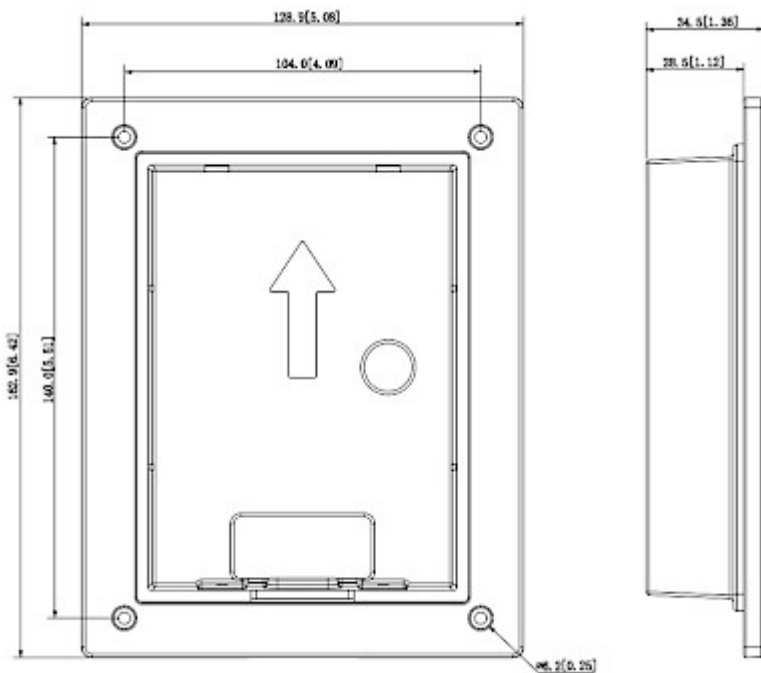

Code: VTM114

FLUSH HOUSING **VTM114** DAHUA

Net: **40.75 EUR** Gross: **40.75 EUR**

The flush-mounted housing is dedicated to VTO2202F-P devices.

SPECIFICATION

Material:	Aluminum
Application:	VTO2202F-P, VTO2202F-P-S2
Color:	Silver
Weight:	0.5 kg
Internal dimensions:	90 x 124 x 25 mm
External dimensions:	129 x 163 x 40 mm
Manufacturer / Brand:	DAHUA
Guarantee:	3 years

PRESENTATION

Front view:

Rear view:

Dimensions:

In the kit:

PACKAGE

Dimensions (L x W x H): 0x0x0 mm	Gross Weight: 0 kg
----------------------------------	--------------------

DELTA-OPTI Monika Matysiak; <https://www.delta.poznan.pl>
POL; 60-713 Poznań; Graniczna 10
e-mail: delta-opti@delta.poznan.pl; tel: +(48) 61 864 69 60