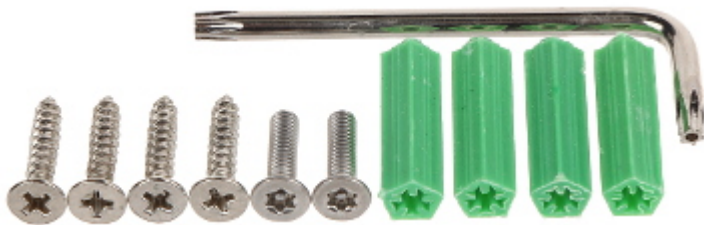

PACKAGE

Dimensions (L x W x H): 0x0x0 mm	Gross Weight: 0 kg