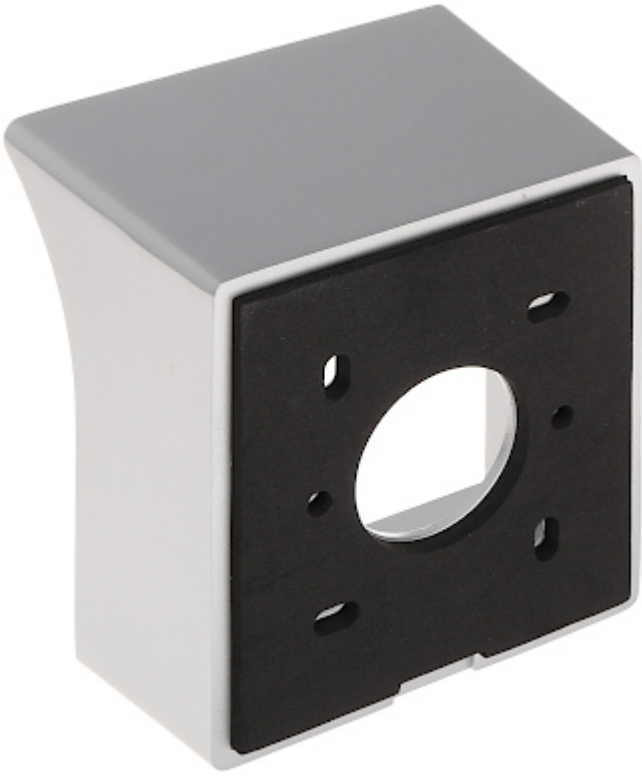

In the kit:

PACKAGE

DELTA-OPTI Monika Matysiak; <https://www.delta.poznan.pl>
POL; 60-713 Poznań; Graniczna 10
e-mail: delta-opti@delta.poznan.pl; tel: +(48) 61 864 69 60