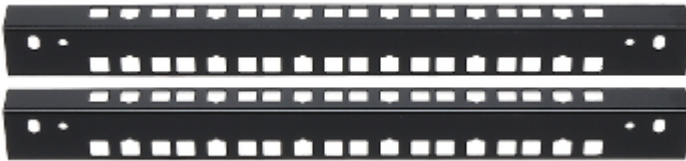

Code: A19PR/6U*P2

PROFILE A19PR/6U*P2

Net: 14.40 PLN Gross: 14.40 PLN

Extra mounting profiles designed for Rack EPRADO-R19-6U/450, EPRADO-R19-6U/600 cabinet, height 6 U.

SPECIFICATION

In package:	2 pcs The price for package
Dimensions:	335 (6 U) x 31 x 21 mm
Material:	Steel
Color:	Black
Application:	<ul style="list-style-type: none">EPRADO-R19-6U/450EPRADO-R19-6U/600
Guarantee:	2 years

PRESENTATION

In the kit:

PACKAGE

Dimensions (L x W x H): 0x0x0 mm	Gross Weight: 0 kg
----------------------------------	--------------------

DELTA-OPTI Monika Matysiak; <https://www.delta.poznan.pl>
POL; 60-713 Poznań; Graniczna 10
e-mail: delta-opti@delta.poznan.pl; tel: +(48) 61 864 69 60