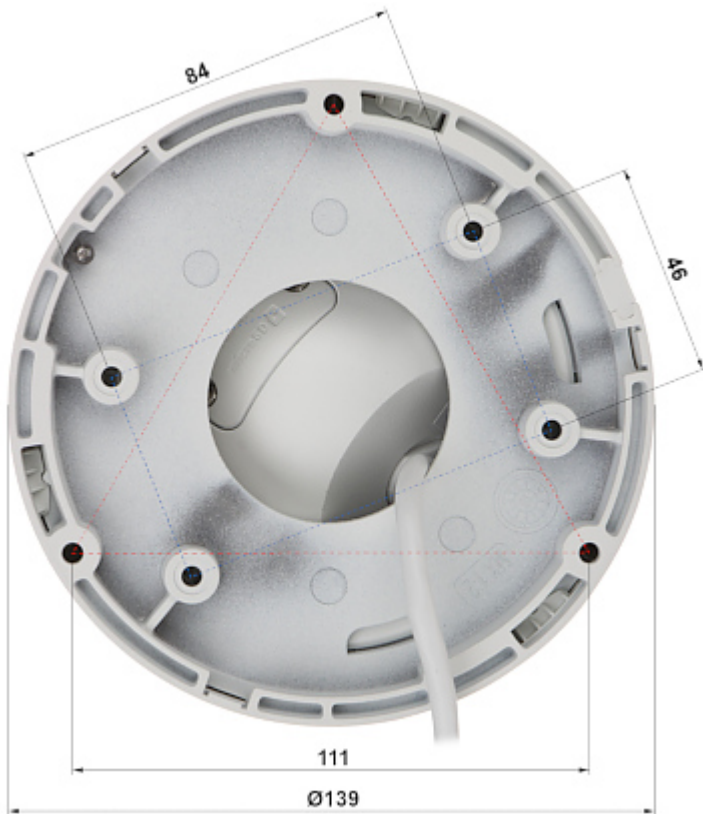

PoE powering possibility, compatible with the 802.3af standard makes the device more universal and easier to install.

Camera is according to IP67 Index of Protection norm.

SPECIFICATION

Standard:	TCP/IP
Sensor:	1/2.8 " Progressive Scan CMOS
Matrix size:	2 Mpx
Scanning system:	Progressive
Resolution:	1920 x 1080 - 1080p , 1280 x 720 - 720p
Lens:	4.0 mm
View angle:	<ul style="list-style-type: none">• 86 ° (manufacturer data)• 83 ° (our tests result)
Range of IR illumination:	30 m
RS-485 interface:	—
Memory card slot:	Micro SD memory cards up to 256GB support (possible local recording)
Image compression method:	H.265 / H.265+ / H.264 / H.264+ / MJPEG
Alarm inputs / outputs:	—
Audio:	—
Main stream frame rate:	25 fps @ 1080p
Network interface:	10/100 Base-T (RJ-45)
Network protocols:	TCP/IP, ICMP, HTTP, HTTPS, FTP, DHCP, DNS, DDNS, RTP, RTSP, NTP, UPnP, SMTP, RTCP, IGMP, IEEE 802.1x, QoS, IPv6, UDP, Bonjour, SSL / TLS
WEB Server:	Built-in
Max. number of on-line users:	6

PRESENTATION

Camera is out from clamping ring:

DELTA-OPTI Monika Matysiak; <https://www.delta.poznan.pl>
 POL; 60-713 Poznań; Graniczna 10
 e-mail: delta-opti@delta.poznan.pl; tel: +(48) 61 864 69 60

Memory card slot:

Mounting side view:

In the kit:

OUR TESTS

Camera image at artificial illumination (about 30Lux):

Camera image at night conditions with internal built-in IR illuminator on:

Camera image at direct strong light opposite to camera: