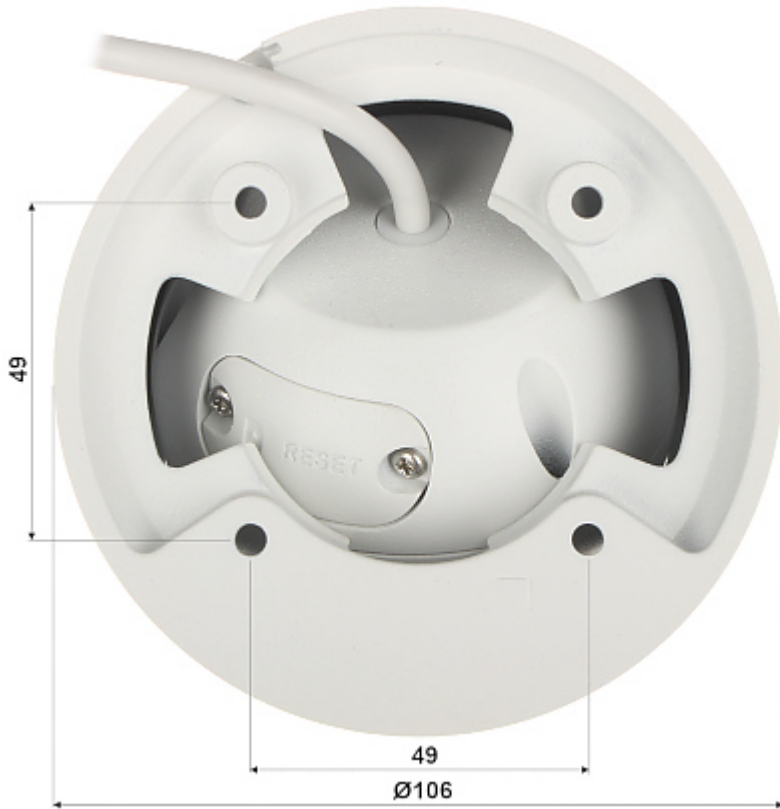

PRESENTATION

Camera is out from clamping ring:

Memory card slot:

Mounting side view:

In the kit:

OUR TESTS

Camera image at artificial illumination (about 30Lux):

DELTA-OPTI Monika Matysiak; <https://www.delta.poznan.pl>
POL; 60-713 Poznań; Graniczna 10
e-mail: delta-opti@delta.poznan.pl; tel: +(48) 61 864 69 60

Camera image at night conditions with internal built-in IR illuminator on:

Camera image at direct strong light opposite to camera:

PACKAGE

Dimensions (L x W x H): 0x0x0 mm	Gross Weight: 0 kg
----------------------------------	--------------------