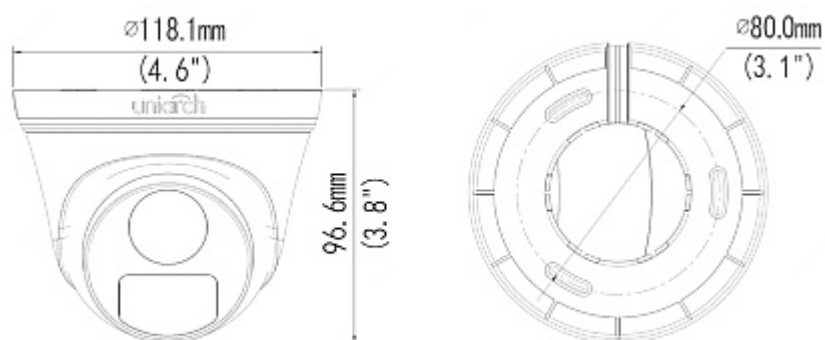

PRESENTATION

Internal view of the housing:

DELTA-OPTI Monika Matysiak; <https://www.delta.poznan.pl>
POL; 60-713 Poznań; Graniczna 10
e-mail: delta-opti@delta.poznan.pl; tel: +(48) 61 864 69 60

Mounting side view:

Camera dimensions:

In the kit:

OUR TESTS

Camera image at artificial illumination (about 30Lux):

Camera image at night conditions with internal built-in IR illuminator on:

Camera image at direct strong light opposite to camera:

OUR OPINIONS

- The camera is very easy to configure, and after plugging into the switch built in the Uniarch recorder, it configures and starts automatically.

PACKAGE

Dimensions (L x W x H): 0x0x0 mm	Gross Weight: 0 kg
----------------------------------	--------------------