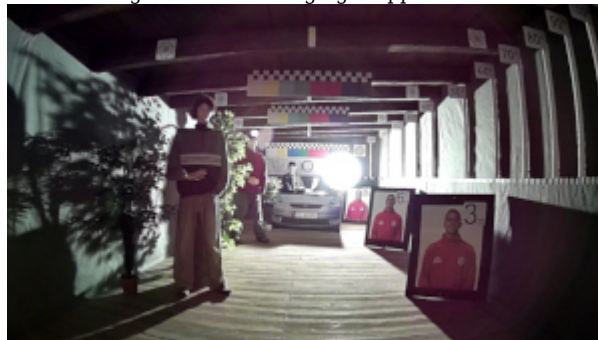

Camera image at direct strong light opposite to camera:

PACKAGE

Dimensions (L x W x H): 0x0x0 mm	Gross Weight: 0 kg