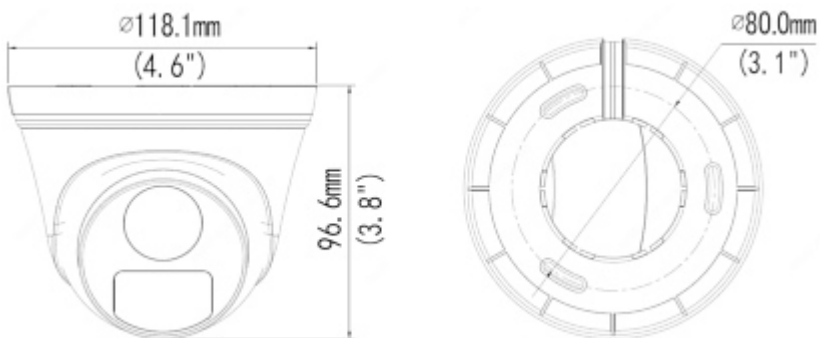

SPECIFICATION

Standard:	TCP/IP
Sensor:	1/2.8 " Progressive Scan CMOS
Matrix size:	2.1 Mpx
Resolution:	1920 x 1080 - 1080p , 1280 x 720 - 720p
Lens:	2.8 mm
View angle:	<ul style="list-style-type: none">• 107 ° (manufacturer data)• 94 ° (our tests result)
Range of IR illumination:	30 m
S/N ratio:	> 52 dB
RS-485 interface:	—
Memory card slot:	—
Image compression method:	H.265+ / H.265 / H.264+ / H.264
Alarm inputs / outputs:	—
Audio:	<ul style="list-style-type: none">• Microphone built-in• Audio transmission via network• Audio detection
Main stream frame rate:	25 fps @ 1080p
Network interface:	10/100 Base-T (RJ-45)

PRESENTATION

Internal view of the housing:

DELTA-OPTI Monika Matysiak; <https://www.delta.poznan.pl>
POL; 60-713 Poznań; Graniczna 10
e-mail: delta-opti@delta.poznan.pl; tel: +(48) 61 864 69 60

Mounting side view:

Camera dimensions:

In the kit:

OUR TESTS

Camera image at artificial illumination (about 30Lux):

Camera image at night conditions with internal built-in IR illuminator on:

Camera image at direct strong light opposite to camera:

PACKAGE

Dimensions (L x W x H): 0x0x0 mm	Gross Weight: 0 kg
----------------------------------	--------------------