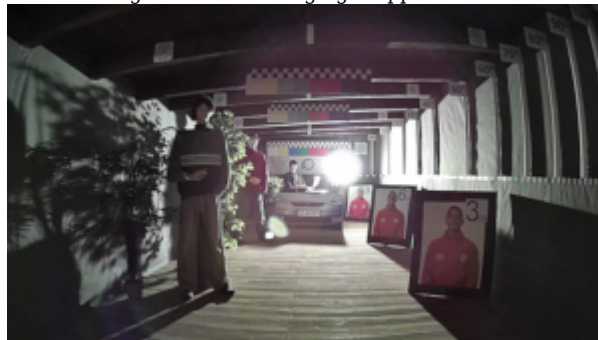

## OUR TESTS

Camera image at artificial illumination (about 30Lux):

Camera image at night conditions with internal built-in IR illuminator on:

Camera image at direct strong light opposite to camera: