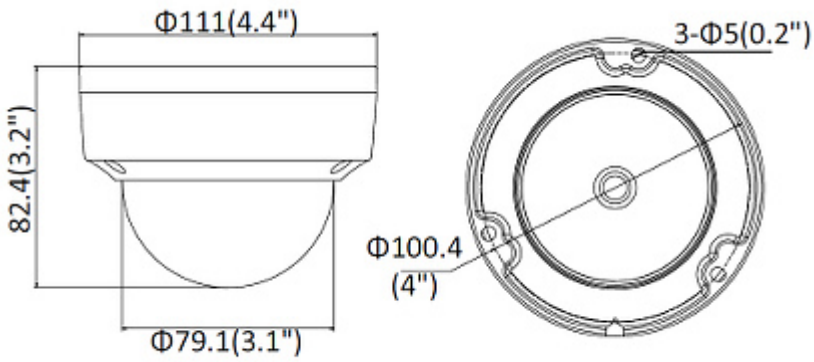

## PRESENTATION

Camera view after remove the Dome cover:

Memory card slot:

Mounting side view:

Camera connectors:

In the kit:

**OUR TESTS**

Camera image at artificial illumination (about 30Lux):

## PACKAGE

Dimensions (L x W x H): 0x0x0 mm	Gross Weight: 0 kg
----------------------------------	--------------------