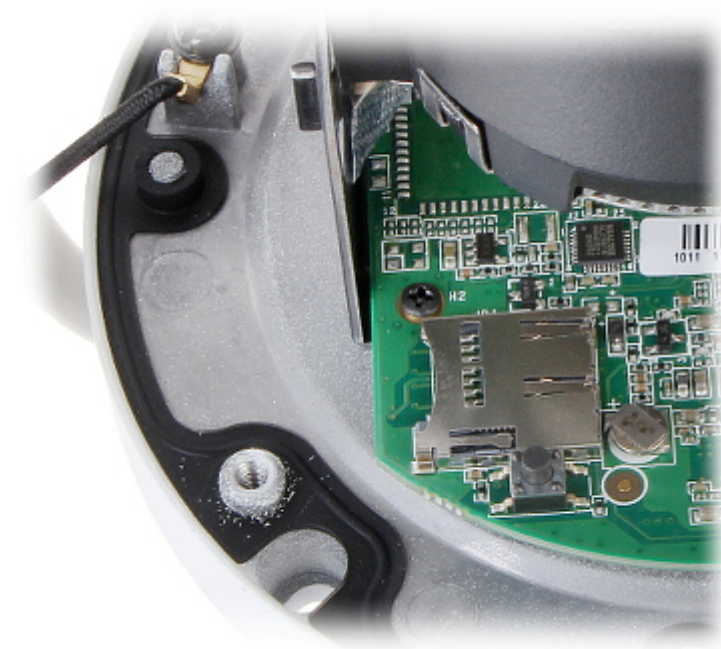

Memory card slot: