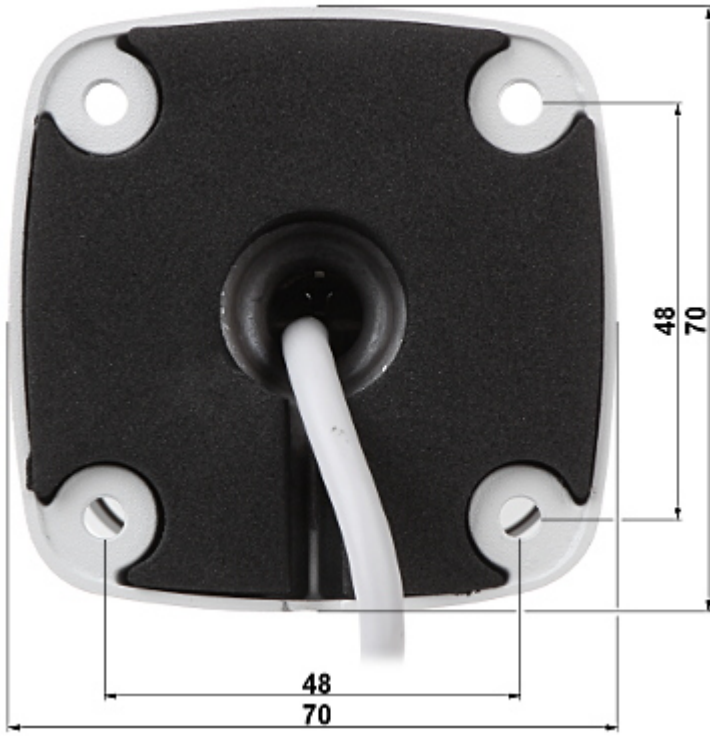

Side view:

Mounting side view:

In the kit:

OUR TESTS

Camera image at artificial illumination (about 30Lux):

Camera image at night conditions with internal built-in IR illuminator on:

Camera image at direct strong light opposite to camera: