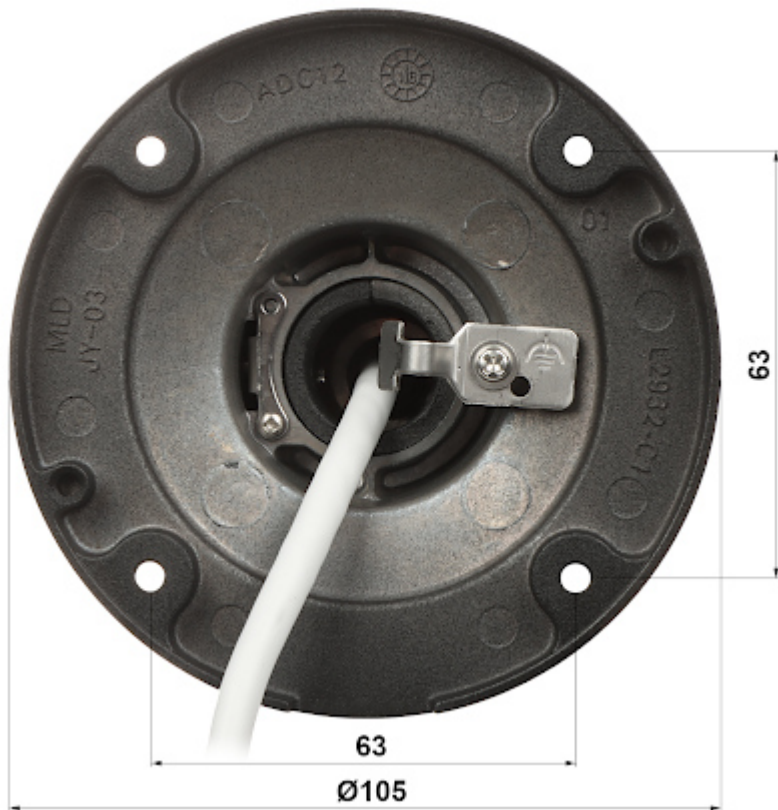

Guarantee:

3 years

PRESENTATION

Side view:

Memory card slot:

Camera mounting side view:

In the kit:

OUR TESTS