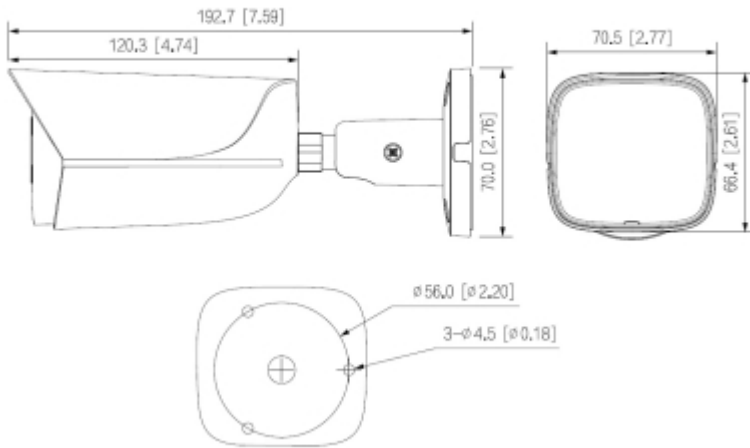

Weight:	0.59 kg
Dimensions:	193 x 71 x 67 mm
Supported languages:	Polish, English, Czech, French, Spanish, Dutch, German, Portuguese, Russian, Romanian, Turkish, Ukrainian, Hungarian, Italian
Manufacturer / Brand:	DAHUA
Guarantee:	3 years

PRESENTATION

Side view:

Memory card slot:

Camera mounting side view:

Camera connectors:

Connectors description:

Camera dimensions:

mm [inch]

See how to initialize DAHUA cameras:

:

In the kit:

OUR TESTS

Camera image at artificial illumination (about 30Lux):

Camera image at night conditions with internal built-in IR illuminator on:

Camera image at direct strong light opposite to camera:

OUR OPINIONS

- Thanks to the "Starlight" technology used, the camera only needs very low lighting to obtain a clear color image.

PACKAGE

Dimensions (L x W x H): 0x0x0 mm	Gross Weight: 0 kg
----------------------------------	--------------------