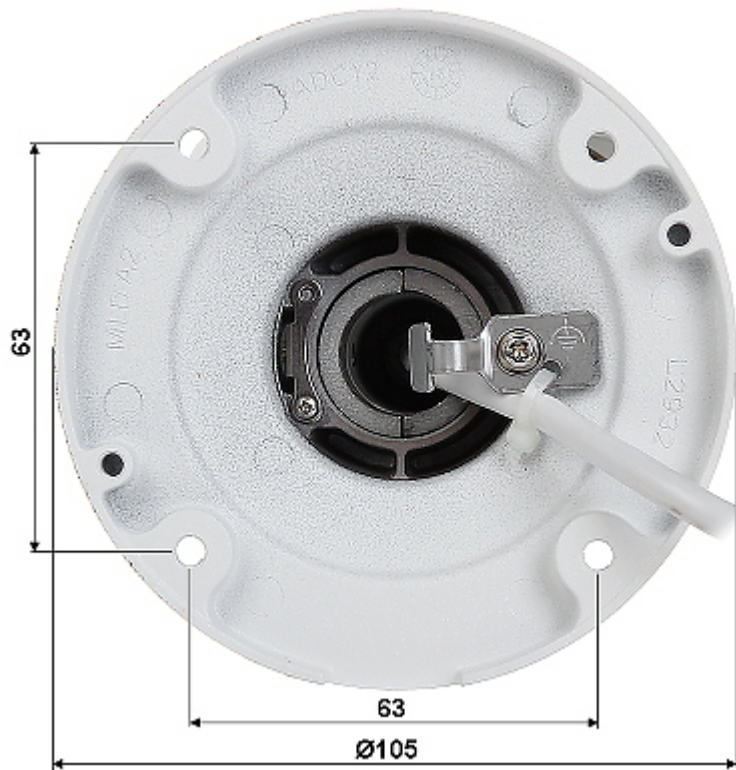

## PRESENTATION

Side view:

Memory card slot and "Reset" button:

Camera mounting side view:

In the kit: