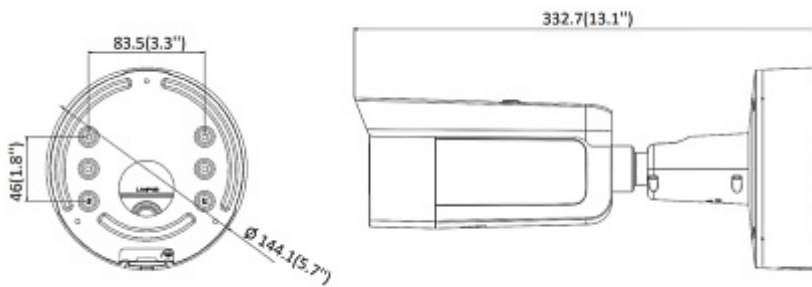

Front view:

Side view:

Memory card slot:

Camera connectors:

Bracket view:

Camera and bracket dimensions:

In the kit:

OUR TESTS

Camera image at night conditions with internal built-in IR illuminator on:

Camera image at direct strong light opposite to camera:

PACKAGE

Dimensions (L x W x H): 0x0x0 mm	Gross Weight: 0 kg
----------------------------------	--------------------