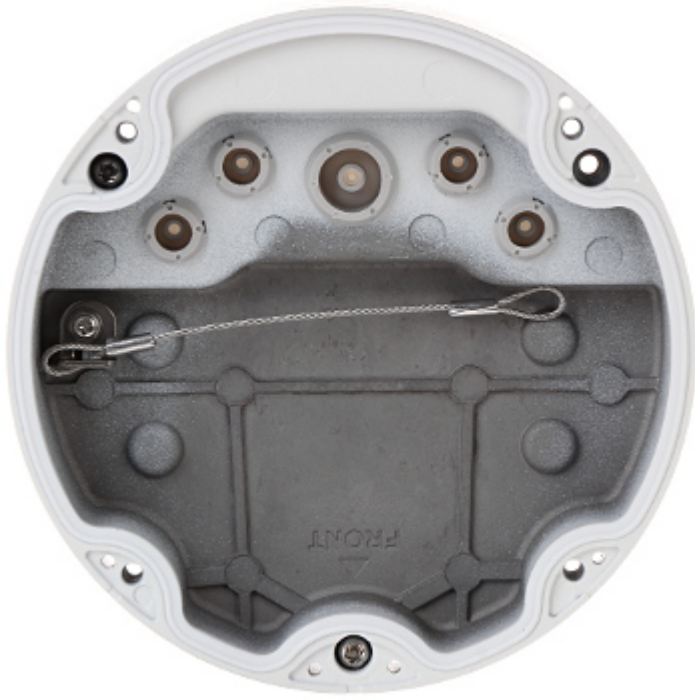

Code: DS-2CD2665FWD-IZS(2.8-12mm)

IP VANDALPROOF CAMERA **DS-2CD2665FWD-IZS(2.8-12mm)** - 6.3 Mpx Hikvision

Net: **2 045.00 PLN** Gross: **2 045.00 PLN**

IP camera with efficient H.265 / H.264 image compression algorithm for clear and smooth video streaming at maximal resolution of 3072 x 2048 - 6 Mpx. Due to above it is perfect solution for surveillance systems requiring persons or vehicles recognition.

Front view:

Side view:

Memory card slot:

Camera connectors:

Bracket view:

Camera and bracket dimensions:

In the kit:

OUR TESTS