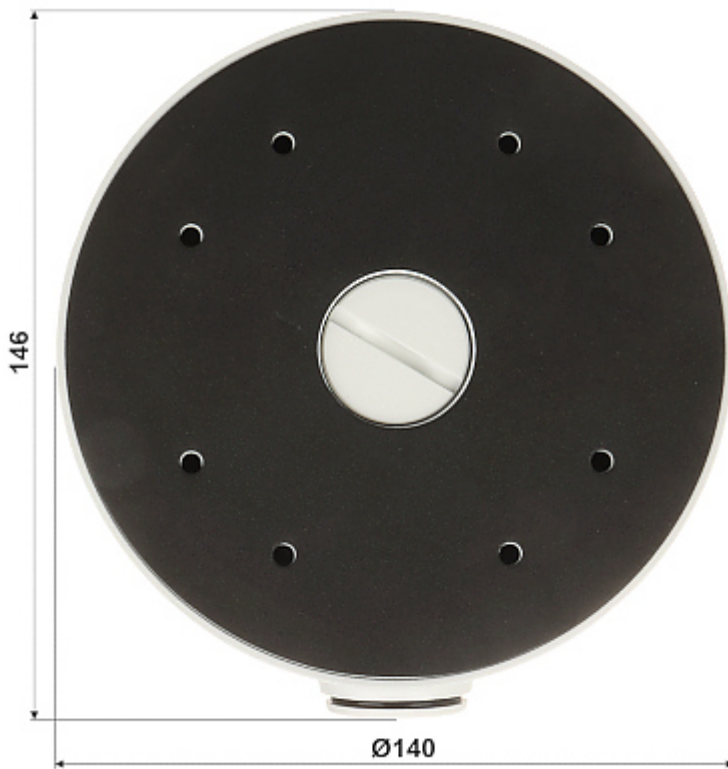

Bracket dimensions:

Camera dimensions:

In the kit:

OUR OPINIONS

- Motozoom lens.

PACKAGE

Dimensions (L x W x H): 0x0x0 mm	Gross Weight: 0 kg
----------------------------------	--------------------