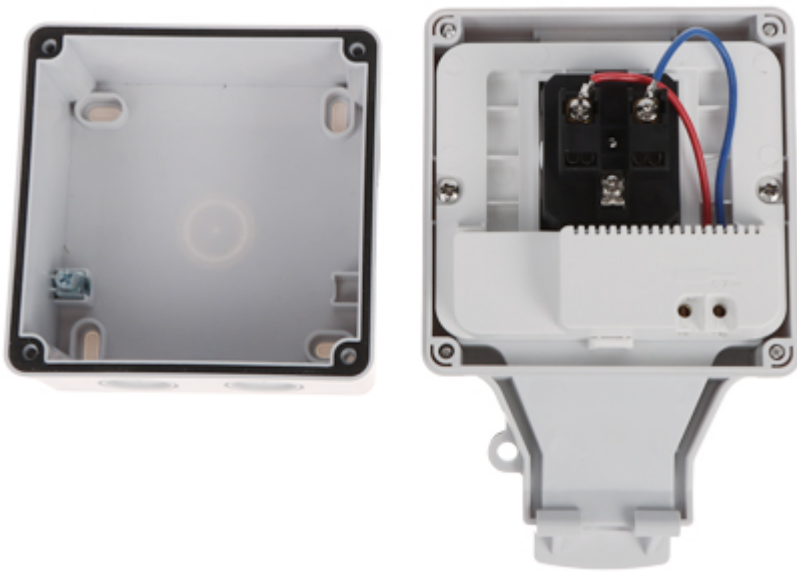

### SPECIFICATION

Rated voltage:	100 ... 250 V, 50 / 60 Hz
Maximal total load:	3680 W
Total maximal current:	16 A
Number of outlets:	1 pcs
Socket type:	CEE 7/5
Grounding:	✓
Wireless:	Wi-Fi, 2.4 GHz - IEEE 802.11 b/g/n
Mobile phones support:	<ul style="list-style-type: none"><li>• The <a href="#">Tuya Smart</a> free application on Android</li><li>• The <a href="#">Tuya Smart</a> free application on iOS</li></ul>
Main features:	<ul style="list-style-type: none"><li>• schedule,</li><li>• timer,</li><li>• remote access,</li><li>• voice control</li><li>• Away Mode - automatically turns devices on and off at different times to give the appearance that someone is home</li><li>• Easy operation</li><li>• ON/OFF button</li><li>• STATUS indicator</li><li>• Built-in Bluetooth module that allows you to control the device in case of loss of connection to the WiFi network</li></ul>
Housing:	Plastic
"Index of Protection":	IP66
Color:	Gray

## PRESENTATION

Electric outlet:

Internal view of the housing:

Mounting side view:

In the kit: