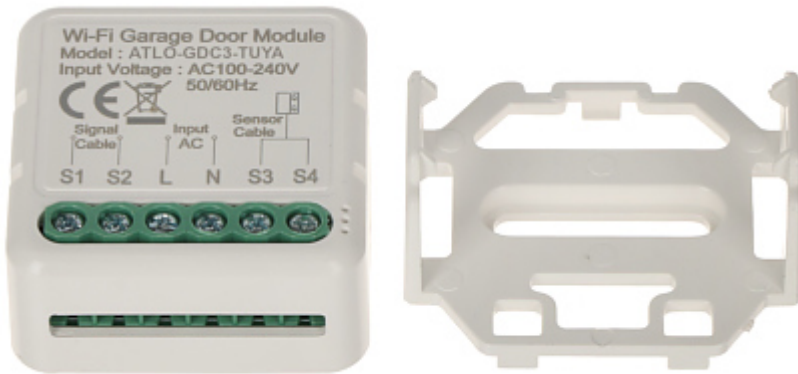

RESET button: