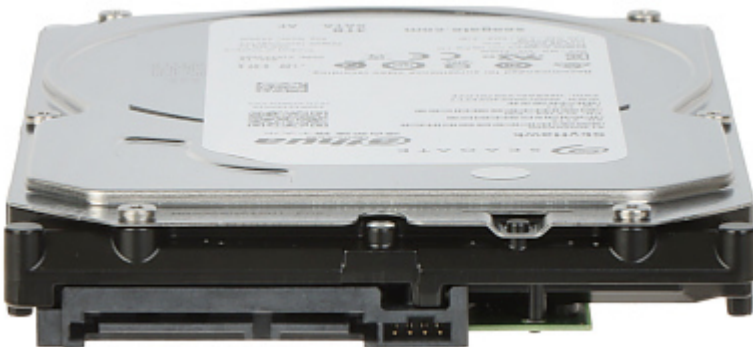

Memory storage for video recording:

Cameras amount	Main stream	Disk usage	Disk usage	1TB	2TB	3TB	4TB
pcs	kb/s	MB/h	GB/24h	Number of days	Number of days	Number of days	Number of days
1	750	329,6	7,7	120,5	241,0	361,6	482,2
1	1000	439,5	10,3	90,4	180,8	271,2	361,7
1	2000	878,9	20,6	45,2	90,4	135,6	180,8
1	2500	1098	25,7	36,2	72,3	108,5	144,7
1	3000	1318	30,9	30,1	60,3	90,4	120,6
1	4000	1757	41,2	22,6	45,2	67,8	90,4
1	5000	2197	51,5	18,1	36,2	54,2	72,3
1	6000	2636	61,8	15,1	30,1	45,2	60,3
1	8000	3515	82,4	11,3	22,6	33,9	45,2