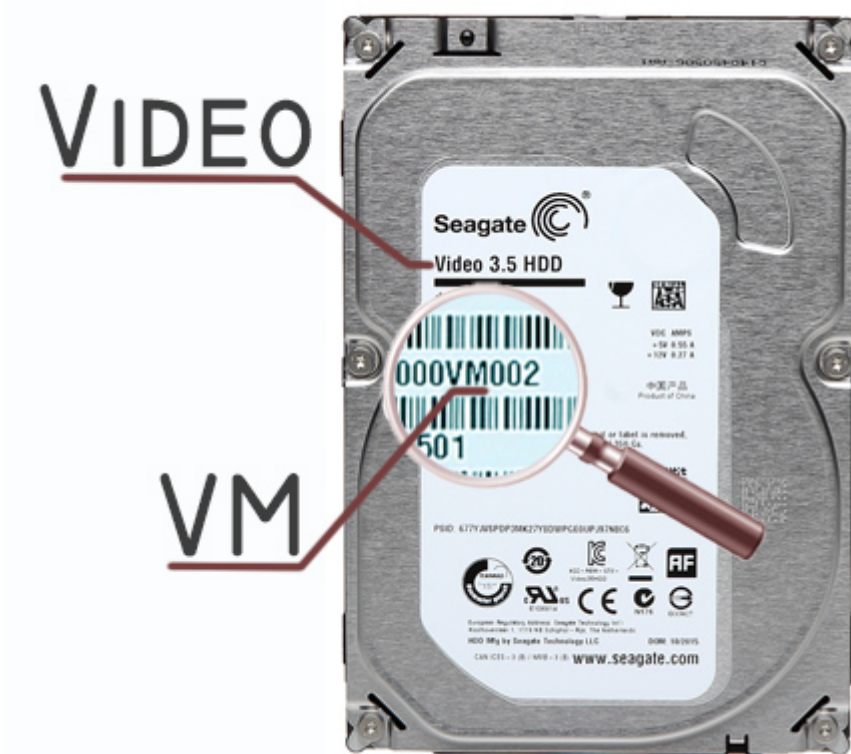

Code: HDD-ST2000VM003

HDD FOR DVR **HDD-ST2000VM003** 2TB 24/7 PIPELINE SEAGATE

Net: **469.00 PLN** Gross: **469.00 PLN**

Internal, 3.5" HDD with excellent performance.
The disk is designed for reliable 24-hour operation in CCTV surveillance systems. Serial ATA interface connection.
When you purchase the HDD with DVR, the HDD montage into DVR and operating tests are free of charge.

SPECIFICATION

Capacity:	2 TB
Interface:	Serial ATA/600
Spindle speed:	5900 RPM
Size format:	3.5 "
Cache memory:	64 MB
Average latency:	9 ms
Technology:	NCQ - Native Command Queuing
Designed to continuous operation 24/7:	✓
Weight:	0.535 kg
Manufacturer / Brand:	Seagate
Guarantee:	2 years

PRESENTATION

Top view:

DELTA-OPTI Monika Matysiak; <https://www.delta.poznan.pl>
POL; 60-713 Poznań; Graniczna 10
e-mail: delta-opti@delta.poznan.pl; tel: +(48) 61 864 69 60

The Seagate drives marked VM are designed to work in video surveillance systems. Its design allows for error-free recording of several Full HD streams in 24/7 mode.