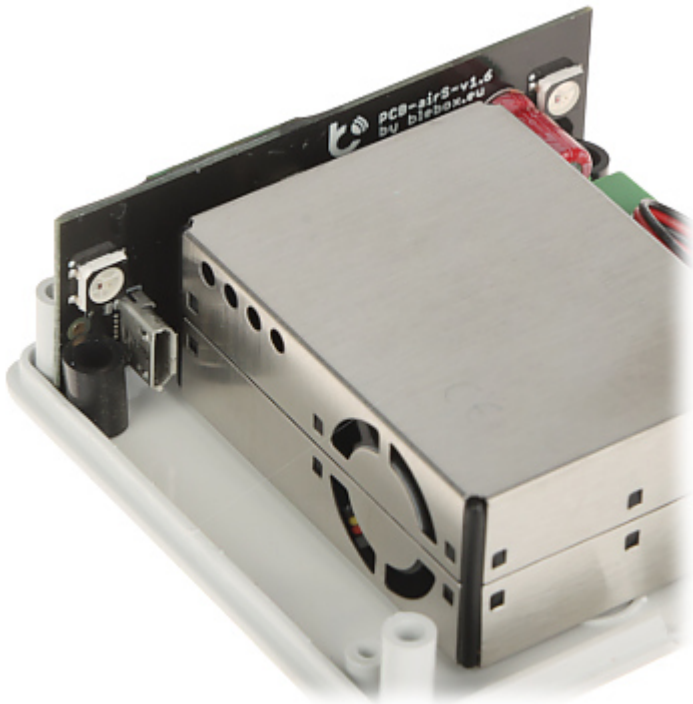

Code: AIR-SENSOR/BLEBOX

AIR QUALITY SENSOR AIR-SENSOR/BLEBOX Wi-Fi

Net: 60.95 EUR Gross: 60.95 EUR

The AIR-SENSOR/BLEBOX wireless sensor allows you to check the air quality in and around your home. The device is designed for indoor or outdoor use in places protected from rain. Protect against direct sunlight.

DELTA-OPTI Monika Matysiak; <https://www.delta.poznan.pl>
POL; 60-713 Poznań; Graniczna 10
e-mail: delta-opti@delta.poznan.pl; tel: +(48) 61 864 69 60

Main features:	<ul style="list-style-type: none"> • Measuring accuracy : 50 % @ 0.3 μm, 98 % @ $\geq 0.5 \mu\text{m}$ • Rozdzielczość detekcji : 1 $\mu\text{g}/\text{m}^3$ • Laser sensor, • Measurement duration : 10 s • Measurement frequency : 10 minutes / manual • Data presentation on the mapa-jakosci-powietrza.blebox.eu/en website • Phone notification • Internal antenna • μWiFi technology support, • remote access • Controlling BleBox devices • Voice control • Bidirectional communication • Transmission encryption : WPA2-PSK (AEAD) • LED indication • Protections : Reverse polarity of the input voltage, ESD • Assembly : self-adhesive tape
Housing:	Plastic (ABS)
"Index of Protection":	IP32
Color:	White
Operation temp:	-10 ... 50 °C
Permissible relative humidity:	0 ... 99 %
Weight:	0.08 kg
Dimensions:	71 x 71 x 27 mm
Manufacturer / Brand:	BleBox
Guarantee:	2 years

PRESENTATION

Internal view of the housing:

Power connector:

PACKAGE

Dimensions (L x W x H): 0x0x0 mm	Gross Weight: 0 kg
----------------------------------	--------------------