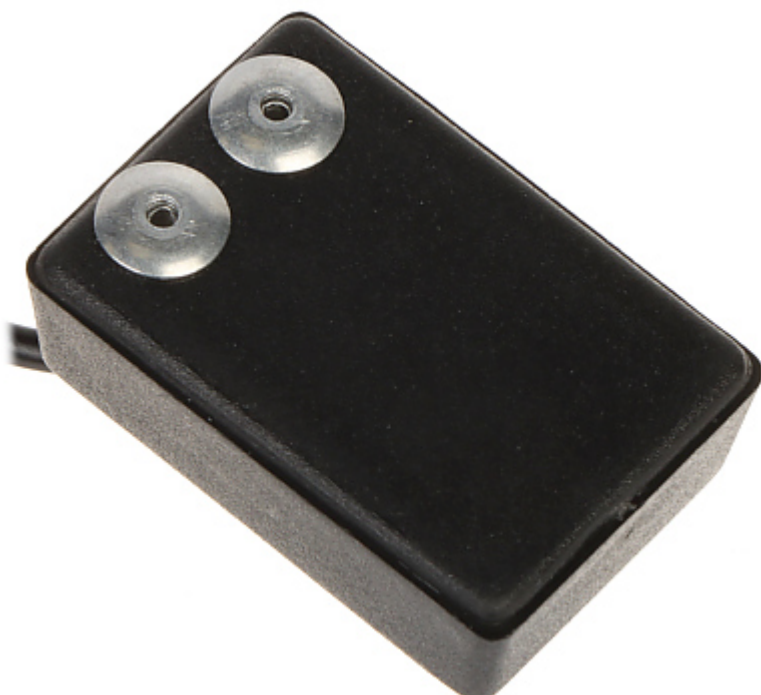

Bottom view: