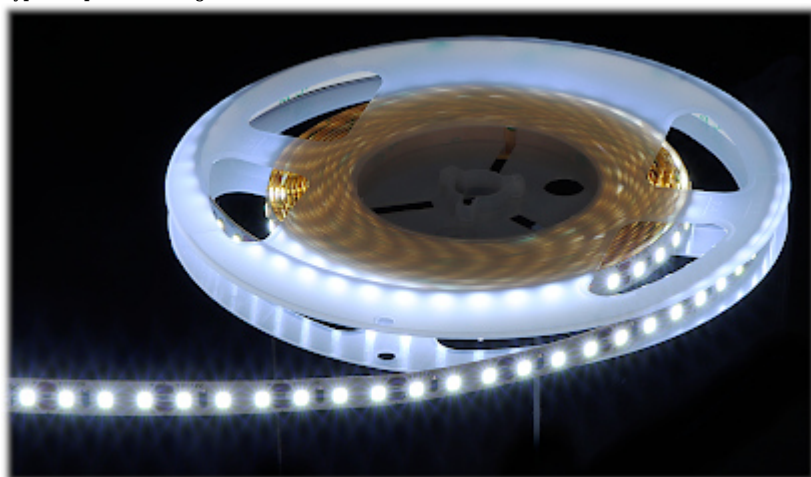

PRESENTATION

Typical operation diagram:

Connecting cables:

DELTA-OPTI Monika Matysiak; <https://www.delta.poznan.pl>
POL; 60-713 Poznań; Graniczna 10
e-mail: delta-opti@delta.poznan.pl; tel: +(48) 61 864 69 60