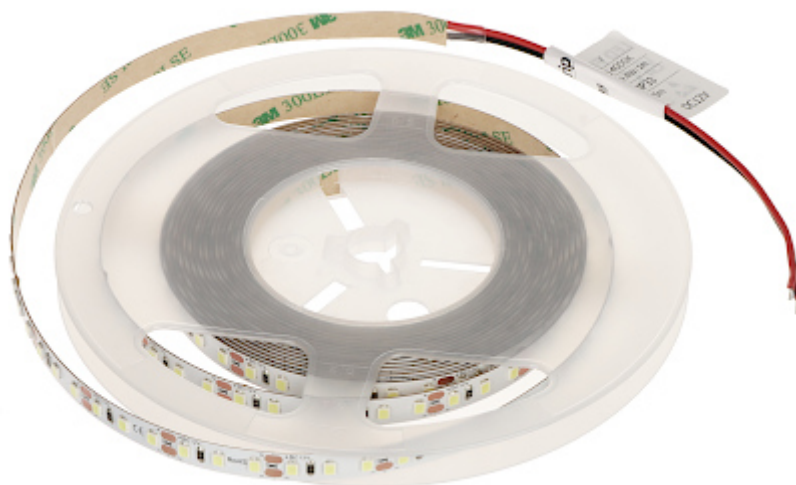

Code: LED120-12V/9.6W-CW/5M

LED LIGHT STRIP **LED120-12V/9.6W-CW/5M** - 16000 K MW Lighting

Net: **14.53 EUR** Gross: **14.53 EUR**

SPECIFICATION

Rated voltage:	12 V DC
Power consumption:	9.6 W / 1 m
Color:	Cold white - 16000 K
Number of LEDs:	120 pcs / 1 m
Strip length:	5 m
Application:	For indoor use
Operation temp:	-25 °C ... 50 °C
Weight:	0.076 kg
Dimensions:	5000 x 8 x 1.2 mm
Manufacturer / Brand:	MW Lighting
Guarantee:	2 years

PACKAGE

Dimensions (L x W x H): 0x0x0 mm	Gross Weight: 0 kg
----------------------------------	--------------------