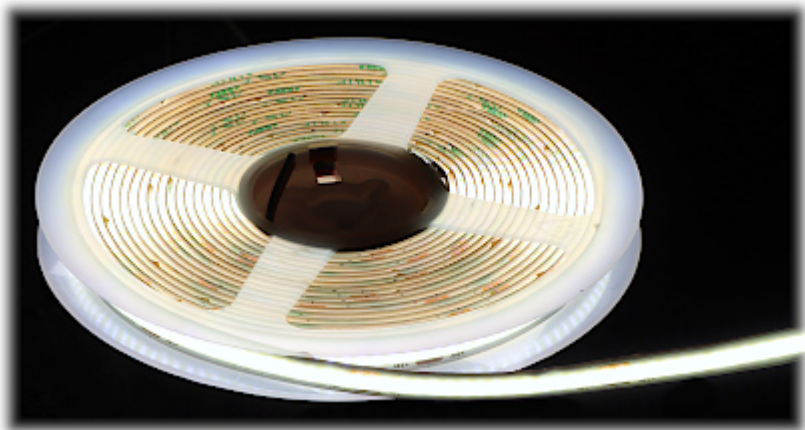

Connecting cables: