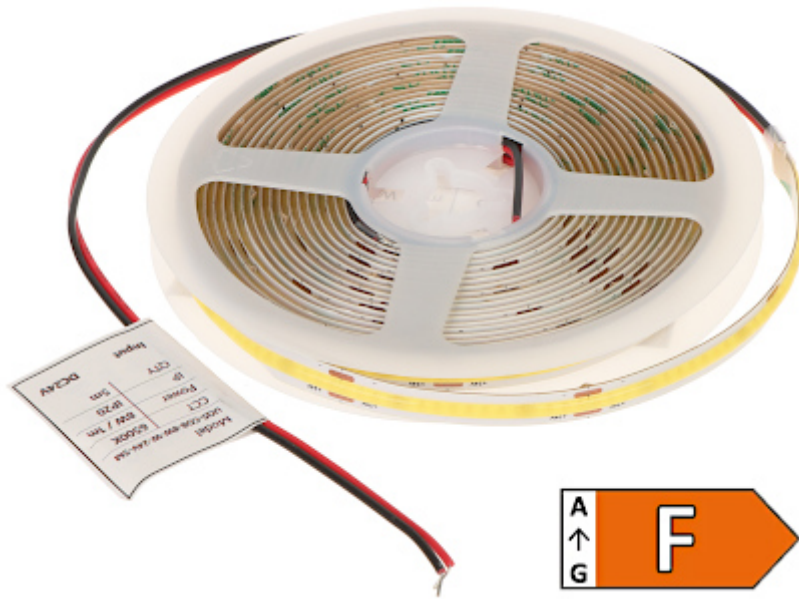

Code: LED-COB-24V/8W-CW/5M

LED LIGHT STRIP **LED-COB-24V/8W-CW/5M** - 6500 K MW Lighting

Net: **14.38 EUR** Gross: **14.38 EUR**

SPECIFICATION

Rated voltage:	24 V DC
Power consumption:	8 W / 1 m
Color:	White - 6500 K
Number of LEDs:	320 pcs / 1 m
Strip length:	5 m
LED lifetime:	30000 h
Application:	For indoor use
Energy class:	F
Operation temp:	-25 °C ... 50 °C
Weight:	0.084 kg
Dimensions:	5000 x 8 x 2 mm
Manufacturer / Brand:	MW Lighting
Guarantee:	2 years

Energy class:

PACKAGE

Dimensions (L x W x H): 0x0x0 mm	Gross Weight: 0 kg
----------------------------------	--------------------

DELTA-OPTI Monika Matysiak; <https://www.delta.poznan.pl>
POL; 60-713 Poznań; Graniczna 10
e-mail: delta-opti@delta.poznan.pl; tel: +(48) 61 864 69 60