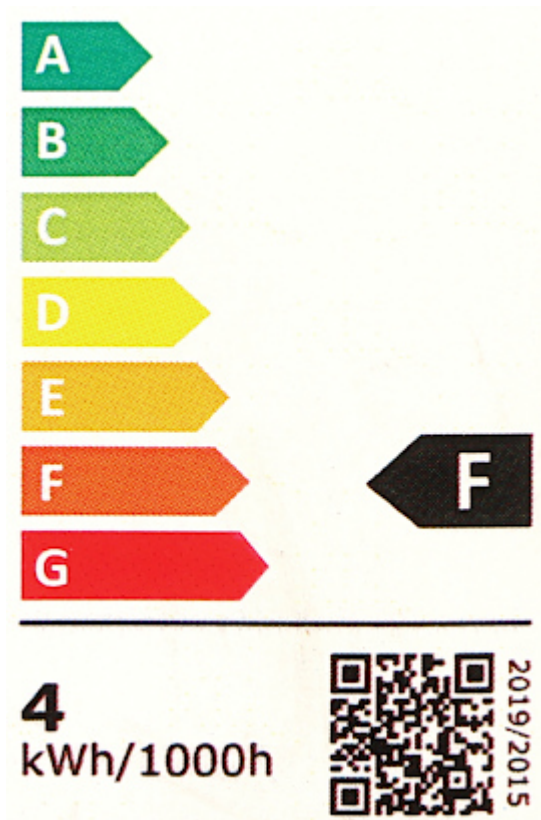

Code: LED-COB-24V/8W-CW/5M

LED LIGHT STRIP **LED-COB-24V/8W-CW/5M** - 6500 K MW Lighting

Net: **14.38 EUR** Gross: **14.38 EUR**

SPECIFICATION

Rated voltage:	24 V DC
Power consumption:	8 W / 1 m
Color:	White - 6500 K
Number of LEDs:	320 pcs / 1 m
Strip length:	5 m
LED lifetime:	30000 h
Application:	For indoor use
Energy class:	F
Operation temp:	-25 °C ... 50 °C
Weight:	0.084 kg
Dimensions:	5000 x 8 x 2 mm
Manufacturer / Brand:	MW Lighting
Guarantee:	2 years

Energy class:

PACKAGE

Dimensions (L x W x H): 0x0x0 mm	Gross Weight: 0 kg
----------------------------------	--------------------

DELTA-OPTI Monika Matysiak; <https://www.delta.poznan.pl>
POL; 60-713 Poznań; Graniczna 10
e-mail: delta-opti@delta.poznan.pl; tel: +(48) 61 864 69 60