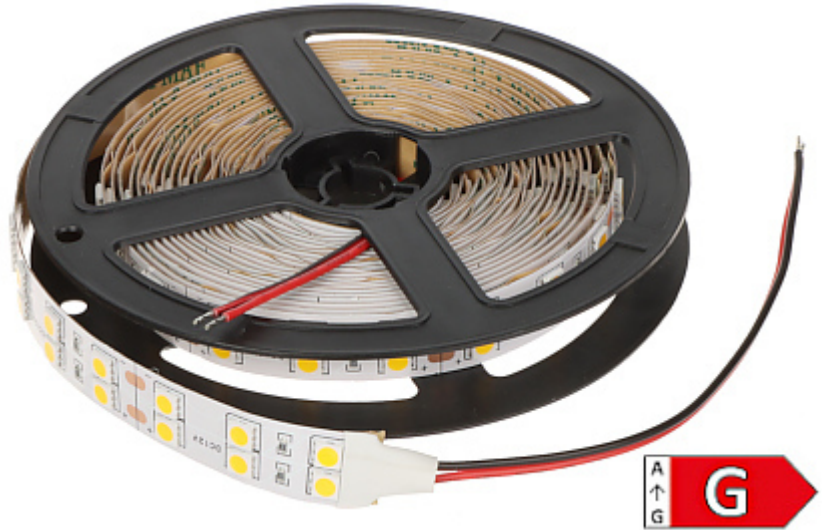

Code: LED120A-12V/28.8W-WW/5M

LED LIGHT STRIP **LED120A-12V/28.8W-WW/5M** 5 m - 3000 K

Net: **7.42 EUR** Gross: **7.42 EUR**

The LED light strip allows you to decorate rooms with lighting, creating a unique visual atmosphere. It is an excellent choice for use as ceiling lighting or to highlight a selected element of the room.

Attention! To maintain the full power of the LEDs, the length of the section should not exceed 1.5 m.

SPECIFICATION

Strip length:	5 m
Rated voltage:	12 V DC
Power consumption:	28.8 W / 1 m
Color:	Ciepły biały - 3000 K
Number of LEDs:	120 pcs / 1 m
Application:	For indoor use
Energy class:	G
Operation temp:	-25 °C ... 50 °C
Weight:	0.12 kg
Dimensions:	15.2 x 1.5 mm
Guarantee:	2 years