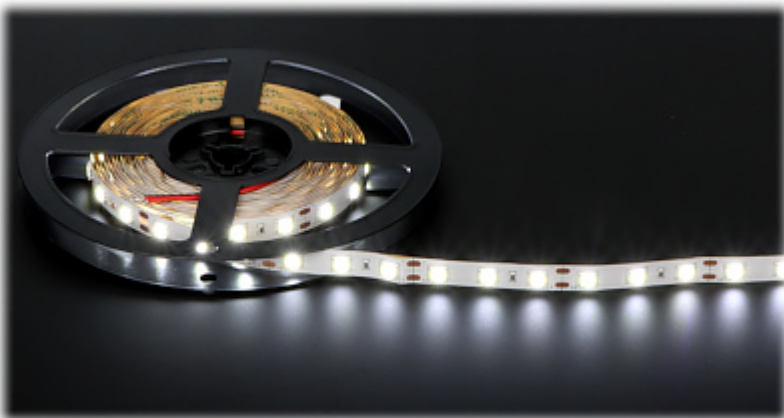

PRESENTATION

Illustrative lighting color:

Energy class:

DELTA-OPTI Monika Matysiak; <https://www.delta.poznan.pl>
POL; 60-713 Poznań; Graniczna 10
e-mail: delta-opti@delta.poznan.pl; tel: +(48) 61 864 69 60