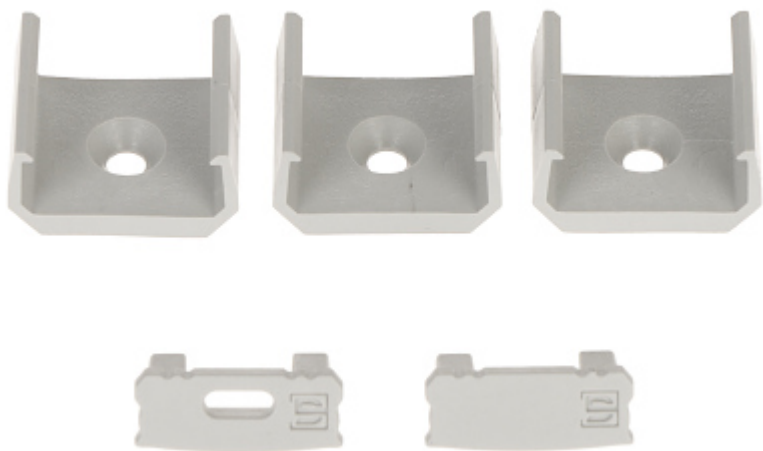

PACKAGE

DELTA-OPTI Monika Matysiak; <https://www.delta.poznan.pl>
POL; 60-713 Poznań; Graniczna 10
e-mail: delta-opti@delta.poznan.pl; tel: +(48) 61 864 69 60