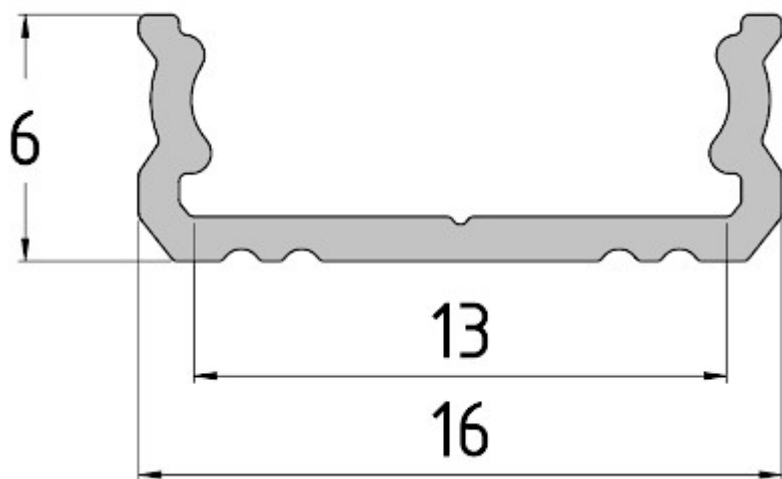

Dimensions:

In the kit:

PACKAGE

DELTA-OPTI Monika Matysiak; <https://www.delta.poznan.pl>
POL; 60-713 Poznań; Graniczna 10
e-mail: delta-opti@delta.poznan.pl; tel: +(48) 61 864 69 60