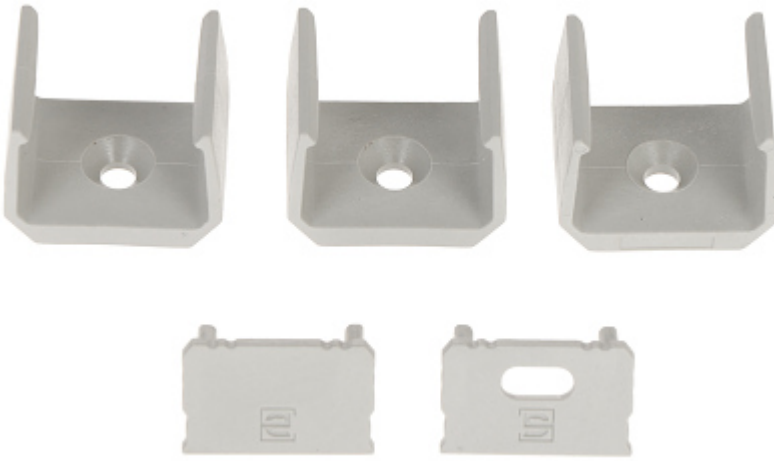

# PROFILE WITH COVER FOR LED STRIPS **PR-LED/SA2/2M** SURFACE SILVER

Net: **16.92 EUR** Gross: **16.92 EUR**

## SPECIFICATION

Application:	LED strips
Assembly:	Surface
Material:	Aluminum + Plastic
Color:	Silver
Weight:	0.22 kg
Dimensions:	2010 x 16 x 11 mm
Guarantee:	2 years

Dimensions:

In the kit:

**PACKAGE**

Dimensions (L x W x H): 0x0x0 mm	Gross Weight: 0 kg
----------------------------------	--------------------