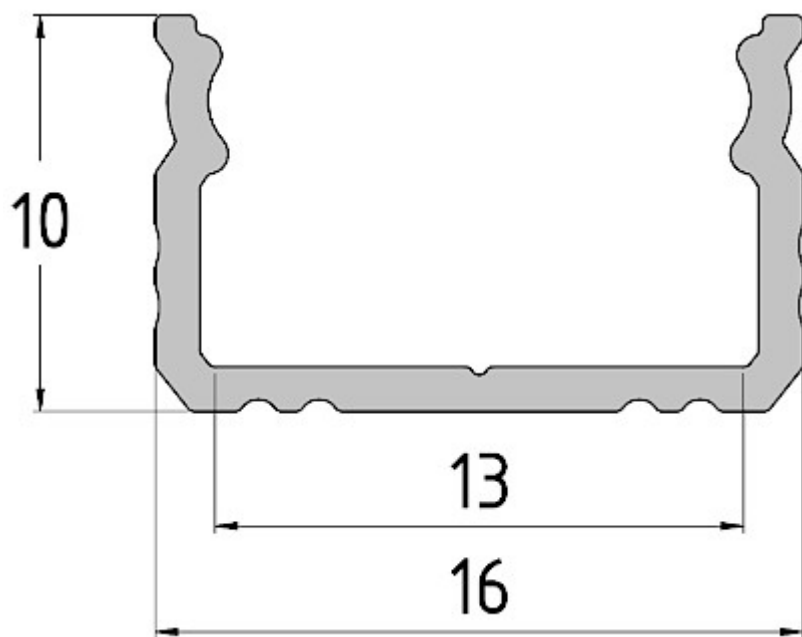

## SPECIFICATION

Application:	LED strips
Assembly:	Surface
Material:	Aluminum + Plastic
Color:	Silver
Weight:	0.22 kg
Dimensions:	2010 x 16 x 11 mm
Guarantee:	2 years

Dimensions:

In the kit:

**PACKAGE**

Dimensions (L x W x H): 0x0x0 mm	Gross Weight: 0 kg
----------------------------------	--------------------