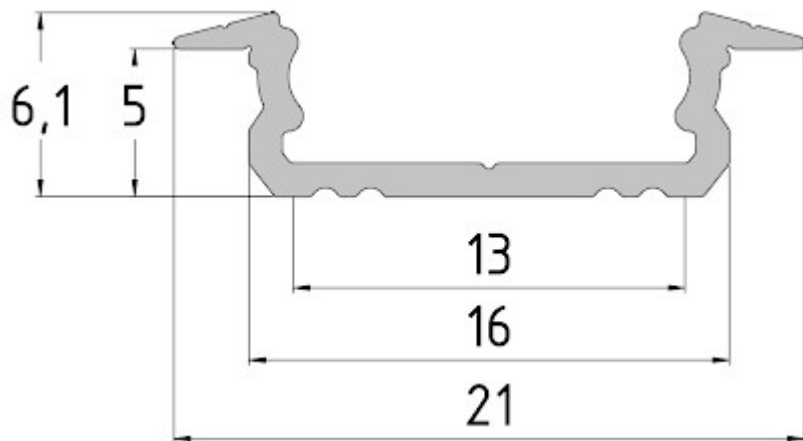

Code: PR-LED/RW/2M

PROFILE WITH COVER FOR LED STRIPS **PR-LED/RW/2M** FLUSH WHITE

Net: 36.71 PLN Gross: 36.71 PLN

SPECIFICATION

Application:	LED strips
Assembly:	Flush
Material:	Aluminum + Plastic
Color:	White
Weight:	0.21 kg
Dimensions:	2010 x 21 x 7 mm
Guarantee:	2 years

PRESENTATION

Dimensions:

DELTA-OPTI Monika Matysiak; <https://www.delta.poznan.pl>
POL; 60-713 Poznań; Graniczna 10
e-mail: delta-opti@delta.poznan.pl; tel: +(48) 61 864 69 60

In the kit:

PACKAGE

Dimensions (L x W x H): 0x0x0 mm	Gross Weight: 0 kg
----------------------------------	--------------------