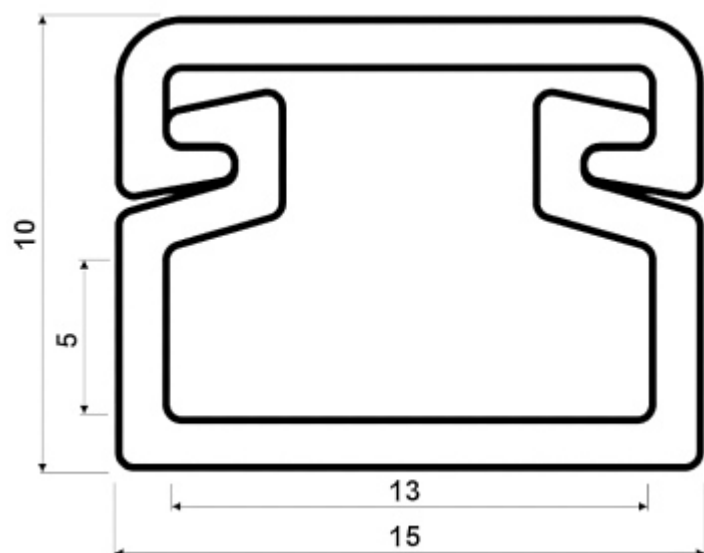

Code: KI-LED/15X10-M

PROFILE WITH COVER FOR LED STRIPS **KI-LED/15X10-M** SURFACE

Net: **2.60 EUR** Gross: **2.60 EUR**

SPECIFICATION

Application:	LED strips
Assembly:	Surface
Material:	Plastic
Color:	<ul style="list-style-type: none">• White profile,• Milk shade
Weight:	0.16 kg
Dimensions:	2000 x 15 x 10 mm
Guarantee:	2 years

PRESENTATION

DELTA-OPTI Monika Matysiak; <https://www.delta.poznan.pl>
POL; 60-713 Poznań; Graniczna 10
e-mail: delta-opti@delta.poznan.pl; tel: +(48) 61 864 69 60

Dimensions:

PACKAGE

Dimensions (L x W x H): 0x0x0 mm	Gross Weight: 0 kg
----------------------------------	--------------------