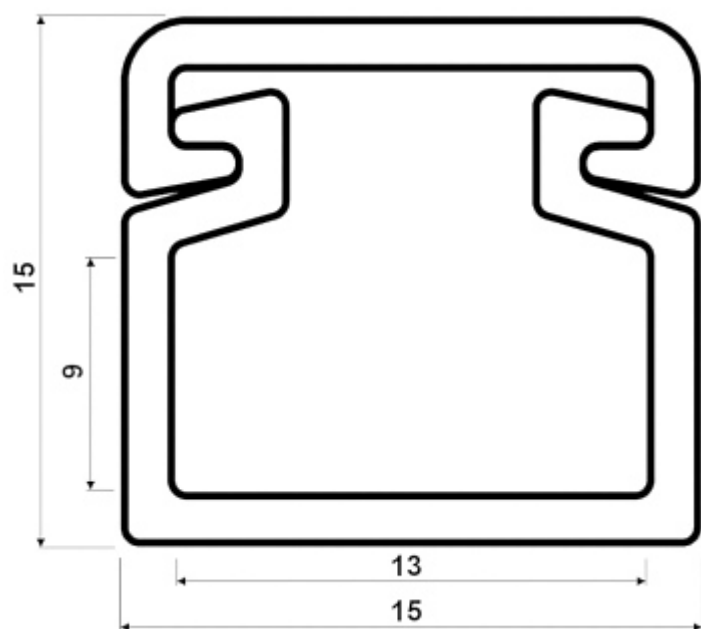

Code: KI-LED/15X15

PROFILE WITH COVER FOR LED STRIPS **KI-LED/15X15** SURFACE

Net: 10.99 PLN Gross: 10.99 PLN

SPECIFICATION

Application:	LED strips
Assembly:	Surface
Material:	Plastic
Color:	<ul style="list-style-type: none">• White profile,• Transparent shade
Weight:	0.19 kg
Dimensions:	2000 x 15 x 15 mm
Guarantee:	2 years

PRESENTATION

DELTA-OPTI Monika Matysiak; <https://www.delta.poznan.pl>
POL; 60-713 Poznań; Graniczna 10
e-mail: delta-opti@delta.poznan.pl; tel: +(48) 61 864 69 60

Dimensions:

PACKAGE

Dimensions (L x W x H): 0x0x0 mm	Gross Weight: 0 kg
----------------------------------	--------------------