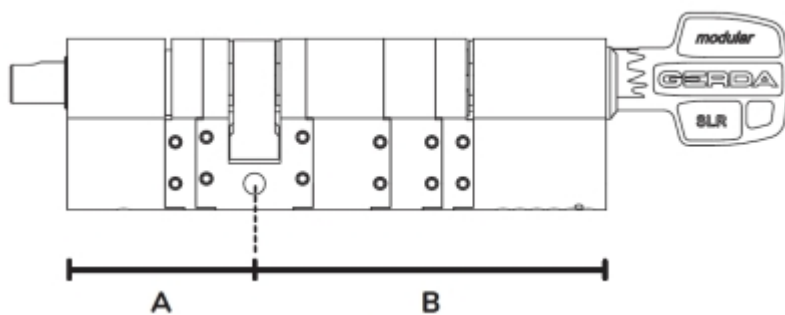

## SPECIFICATION

Application:	TEDEE-PRO
Compatible lock type:	European
Dimension A (inside part):	30 ... 61 mm
Dimension B (outside part):	30 mm
Spacers:	6 mm, 10 mm, 15 mm
Main features:	<ul style="list-style-type: none"><li>• Modular construction</li><li>• Adjustable cylinder length</li><li>• Anti-drilling protection design</li><li>• In the kit : 3 keys, code card</li><li>• A type - Cam</li><li>• Class of protection 6 acc. to PN-EN 1303:2015-07</li></ul>
Manufacturer / Brand:	GERDA / Tedee
Guarantee:	2 years

Modular cylinder:

A - Inside part  
B - Outside part  
In the kit: