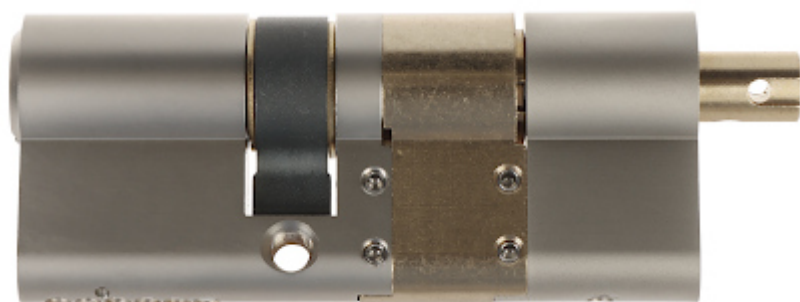

PACKAGE

DELTA-OPTI Monika Matysiak; <https://www.delta.poznan.pl>
POL; 60-713 Poznań; Graniczna 10
e-mail: delta-opti@delta.poznan.pl; tel: +(48) 61 864 69 60