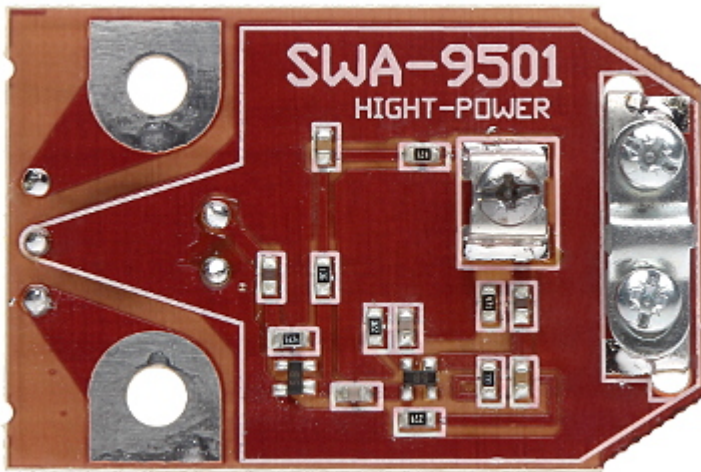

PACKAGE

Dimensions (L x W x H): 0x0x0 mm	Gross Weight: 0 kg