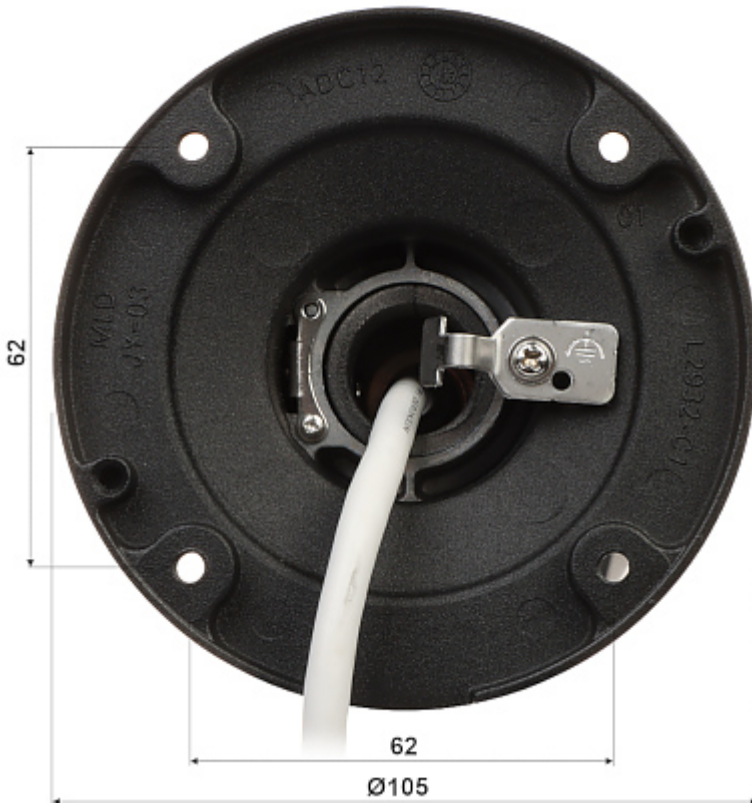

Camera dimensions:

In the kit:

PACKAGE

Dimensions (L x W x H): 0x0x0 mm	Gross Weight: 0 kg