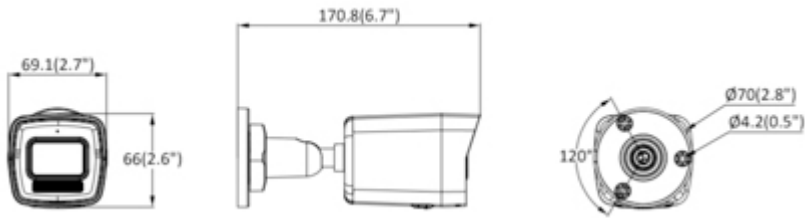

SPECIFICATION

Standard:	IP
Resolution:	3200 x 1800 - 6 Mpx , 2688 x 1520 - 4 Mpx , 1920 x 1080 - 1080p 1280 x 720 - 720p
Sensor:	1/2.4 " Progressive Scan CMOS
Lens:	2.8 mm
View angle:	105 °
White light LED illuminator range:	30 m
Range of IR illumination:	30 m
Memory card slot:	—
Image compression method:	H.265+ / H.265 / H.264+ / H.264 / MJPEG
Alarm inputs / outputs:	—
Audio:	<ul style="list-style-type: none">• Microphone built-in,• Audio transmission via network
Main stream frame rate:	20 fps @ 6 Mpx
Interface:	10/100 Base-T (RJ-45)
WEB Server:	Built-in
Max. number of on-line users:	6
ONVIF:	✓

PRESENTATION

DELTA-OPTI Monika Matysiak; <https://www.delta.poznan.pl>
 POL; 60-713 Poznań; Graniczna 10
 e-mail: delta-opti@delta.poznan.pl; tel: +(48) 61 864 69 60

Side view:

Mounting side view:

Camera mounting dimensions:

In the kit:

PACKAGE

Dimensions (L x W x H): 0x0x0 mm	Gross Weight: 0 kg
----------------------------------	--------------------