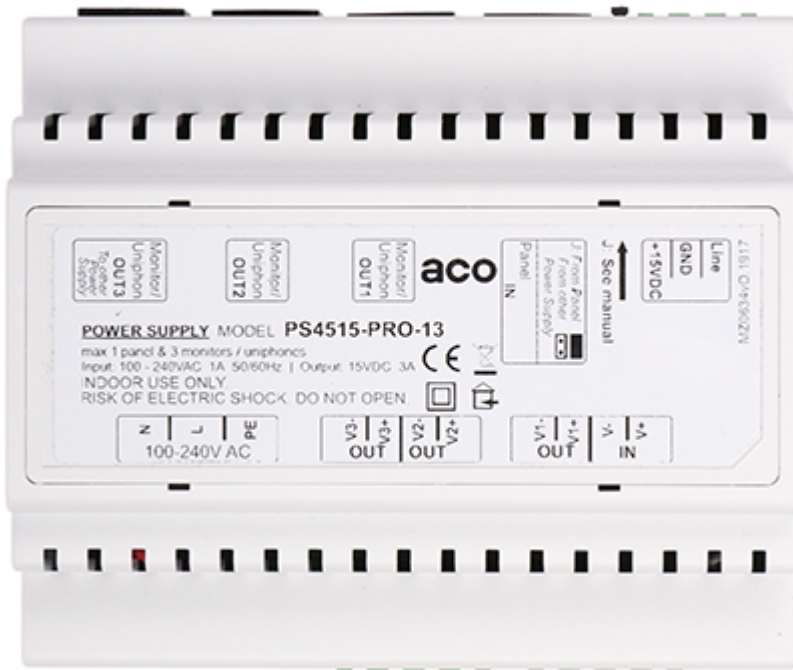

Code: PS45-15-PRO-13

POWER SUPPLY ADAPTER WITH VIDEO SPLITTER **PS45-15-PRO-13** ACO

Net: **339.66 PLN** Gross: **339.66 PLN**

SPECIFICATION

Compatibility:	ACO COMO PRO
Inputs:	ARK connectors : <ul style="list-style-type: none">• 230 V• Video IN 1 x RJ45 : <ul style="list-style-type: none">• panel connection
Outputs:	ARK connectors : <ul style="list-style-type: none">• 15 V• GND• LINE• 3 x Video 3 x RJ45 : <ul style="list-style-type: none">• monitors connections
Main features:	possibility of powering the electric door strike
Weight:	0.288 kg
Dimensions:	108 x 95 x 59 mm
Manufacturer / Brand:	ACO
Guarantee:	2 years

PRESENTATION

Top view:

Connectors:

Mounting side view:

PACKAGE

Dimensions (L x W x H): 0x0x0 mm	Gross Weight: 0 kg
----------------------------------	--------------------

DELTA-OPTI Monika Matysiak; <https://www.delta.poznan.pl>
POL; 60-713 Poznań; Graniczna 10
e-mail: delta-opti@delta.poznan.pl; tel: +(48) 61 864 69 60