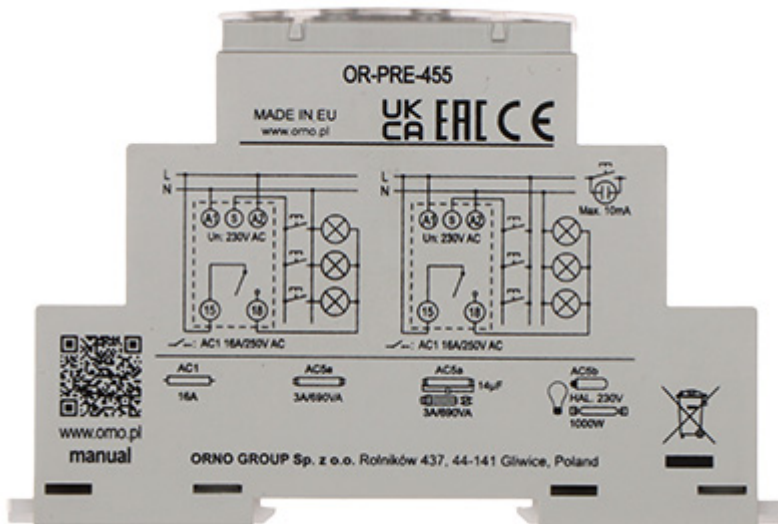

Sides view: