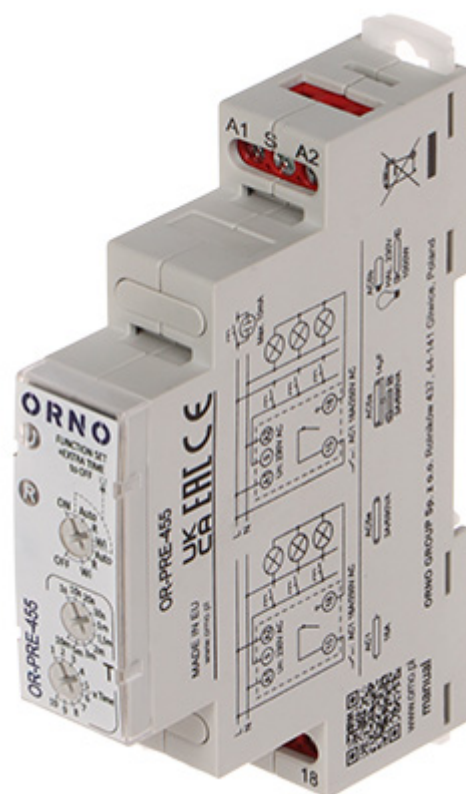

Code: OR-PRE-455

STAIRS LIGHTING TIMER **OR-PRE-455** ORNO

Net: **29.32 EUR** Gross: **29.32 EUR**

The OR-PRE-455 enables the implementation of 1 of 5 time-logic programs.

The OR-PRE-455 time switch has been designed to control the lighting in rooms, corridors, and staircases.

SPECIFICATION

Number of relay outputs:	1 pcs NO
Power supply:	230 V AC
Relay maximal load:	16 A / 250 V AC (max)
Lighting time adjustment:	1 s ... 10 minutes
Main features:	<ul style="list-style-type: none">• Smooth adjustment of the working time• Bistable operation controlled by the S control input
Assembly:	DIN TS-35 rail
Operation temp:	-20 °C ... 50 °C
Weight:	0.073 kg
Dimensions:	97 x 17 x 64 mm
Manufacturer / Brand:	ORNO
Guarantee:	2 years

PACKAGE

Dimensions (L x W x H): 0x0x0 mm	Gross Weight: 0 kg
----------------------------------	--------------------