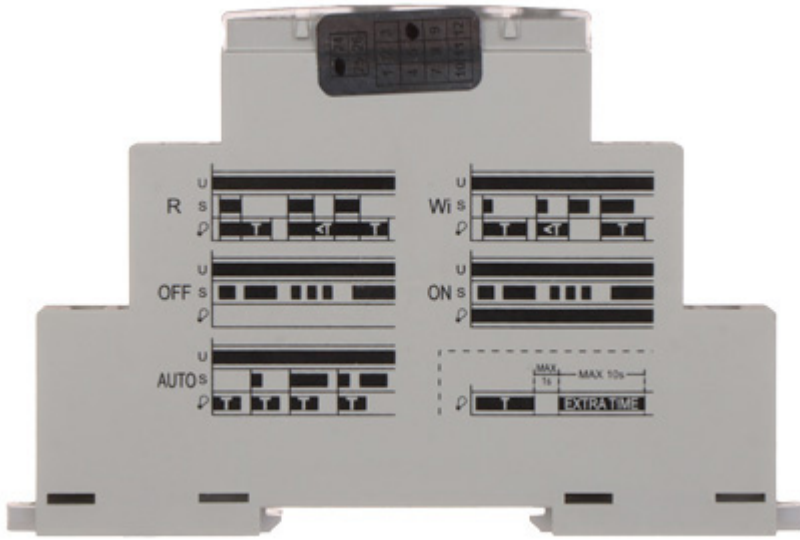

Mounting side view: