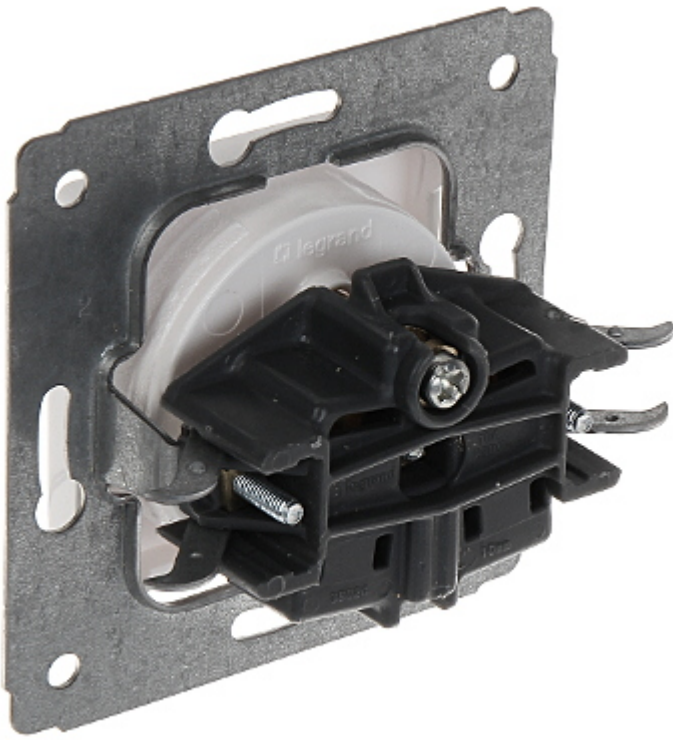

Code: LE-773624

SINGLE SOCKET OUTLET **LE-773624** Cariva 230 V 16 A LEGRAND

Net: **13.14 PLN** Gross: **13.14 PLN**

The LE-773624 single socket outlet is designed to fix with frame plates of the Cariva series.

SPECIFICATION

Rated voltage:	230 V / 50 Hz
Maximal current load:	16 A
Grounding:	✓
Cable terminals:	screw terminals
Socket type:	CEE 7/5
Protection shutter:	—
Application:	Cariva product series
Assembly:	Claw or screw mounting
Color:	White
Weight:	0.064
Dimensions:	71 x 71 x 39 mm
Manufacturer / Brand:	LEGRAND
Guarantee:	2 years

PRESENTATION

Front view:

Rear view:

PACKAGE

Dimensions (L x W x H): 0x0x0 mm	Gross Weight: 0 kg
----------------------------------	--------------------