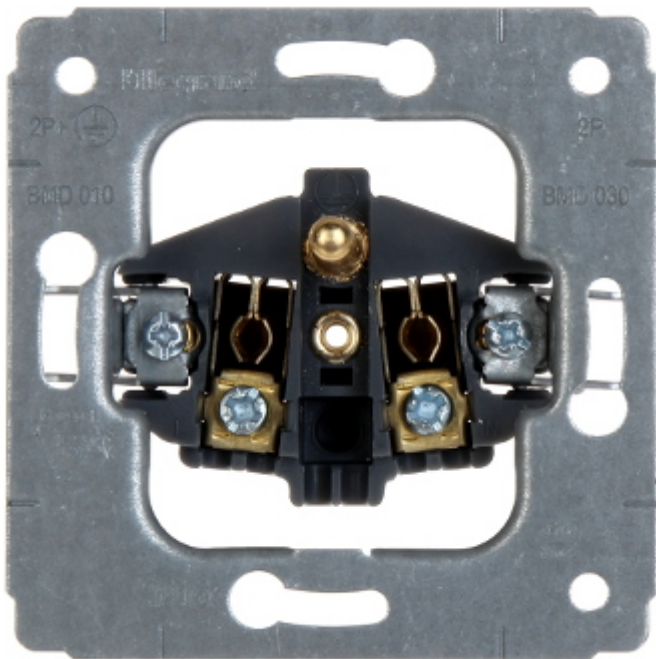

Code: LE-773624

SINGLE SOCKET OUTLET **LE-773624** Cariva 230 V 16 A LEGRAND

Net: **13.14 PLN** Gross: **13.14 PLN**

The LE-773624 single socket outlet is designed to fix with frame plates of the Cariva series.

SPECIFICATION

Rated voltage:	230 V / 50 Hz
Maximal current load:	16 A
Grounding:	✓
Cable terminals:	screw terminals
Socket type:	CEE 7/5
Protection shutter:	—
Application:	Cariva product series
Assembly:	Claw or screw mounting
Color:	White
Weight:	0.064
Dimensions:	71 x 71 x 39 mm
Manufacturer / Brand:	LEGRAND
Guarantee:	2 years

PRESENTATION

Front view:

Rear view:

PACKAGE

Dimensions (L x W x H): 0x0x0 mm	Gross Weight: 0 kg
----------------------------------	--------------------