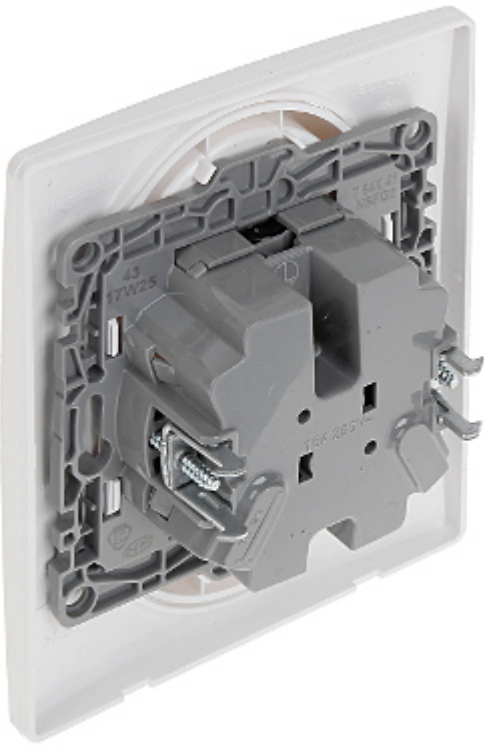

Rear view:

PACKAGE

Dimensions (L x W x H): 0x0x0 mm	Gross Weight: 0 kg

DELTA-OPTI Monika Matysiak; <https://www.delta.poznan.pl>
POL; 60-713 Poznań; Graniczna 10
e-mail: delta-opti@delta.poznan.pl; tel: +(48) 61 864 69 60