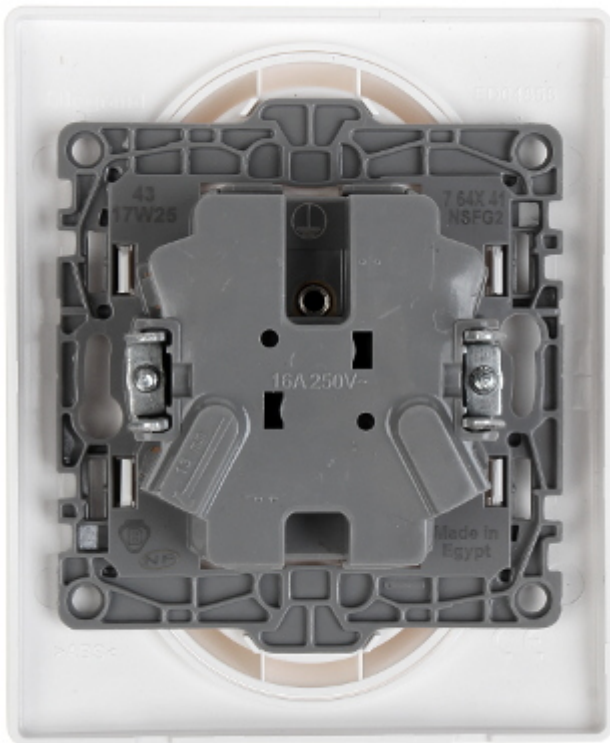

Code: LE-764541

DOUBLE SOCKET OUTLET **LE-764541** Niloe 230 V 16 A LEGRAND

Net: **3.91 EUR** Gross: **3.91 EUR**

The LE-764541 double socket outlet of the Niloe series.

SPECIFICATION

Rated voltage:	230 V / 50 Hz
Maximal current load:	16 A
Grounding:	✓
Cable terminals:	screw terminals
Socket type:	2 x CEE 7/5
Protection shutter:	✓
Application:	Autonomous mounting, Niloe product series
Assembly:	Claw or screw mounting
Color:	White
Weight:	0.086 kg
Dimensions:	104 x 86 x 43 mm
Manufacturer / Brand:	LEGRAND
Guarantee:	2 years

PRESENTATION

Front view:

DELTA-OPTI Monika Matysiak; <https://www.delta.poznan.pl>
POL; 60-713 Poznań; Graniczna 10
e-mail: delta-opti@delta.poznan.pl; tel: +(48) 61 864 69 60

Rear view:

PACKAGE

Dimensions (L x W x H): 0x0x0 mm	Gross Weight: 0 kg
----------------------------------	--------------------