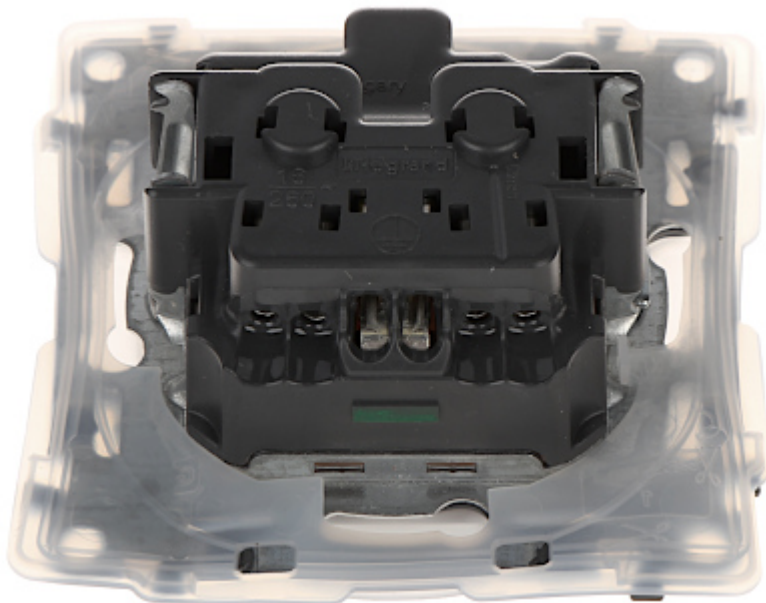

Connectors view:

PACKAGE

DELTA-OPTI Monika Matysiak; <https://www.delta.poznan.pl>
POL; 60-713 Poznań; Graniczna 10
e-mail: delta-opti@delta.poznan.pl; tel: +(48) 61 864 69 60