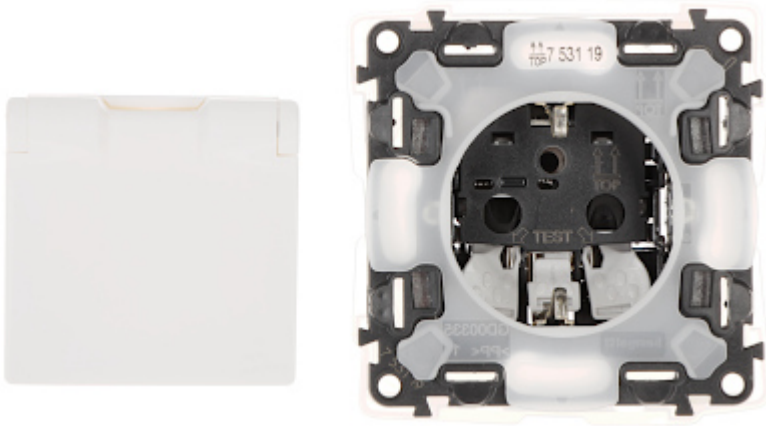

PACKAGE

DELTA-OPTI Monika Matysiak; <https://www.delta.poznan.pl>
POL; 60-713 Poznań; Graniczna 10
e-mail: delta-opti@delta.poznan.pl; tel: +(48) 61 864 69 60