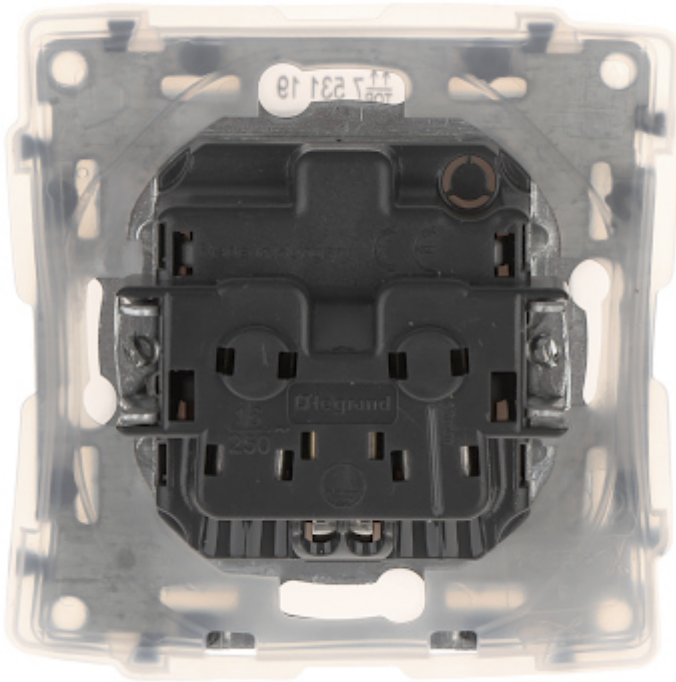

Rear view:

PACKAGE

DELTA-OPTI Monika Matysiak; <https://www.delta.poznan.pl>
POL; 60-713 Poznań; Graniczna 10
e-mail: delta-opti@delta.poznan.pl; tel: +(48) 61 864 69 60