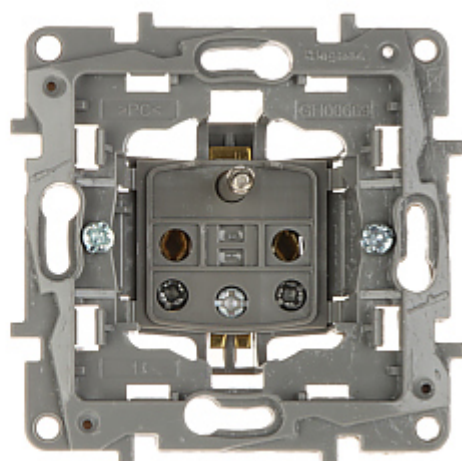

Front view:

Rear view:

DELTA-OPTI Monika Matysiak; <https://www.delta.poznan.pl>
POL; 60-713 Poznań; Graniczna 10
e-mail: delta-opti@delta.poznan.pl; tel: +(48) 61 864 69 60