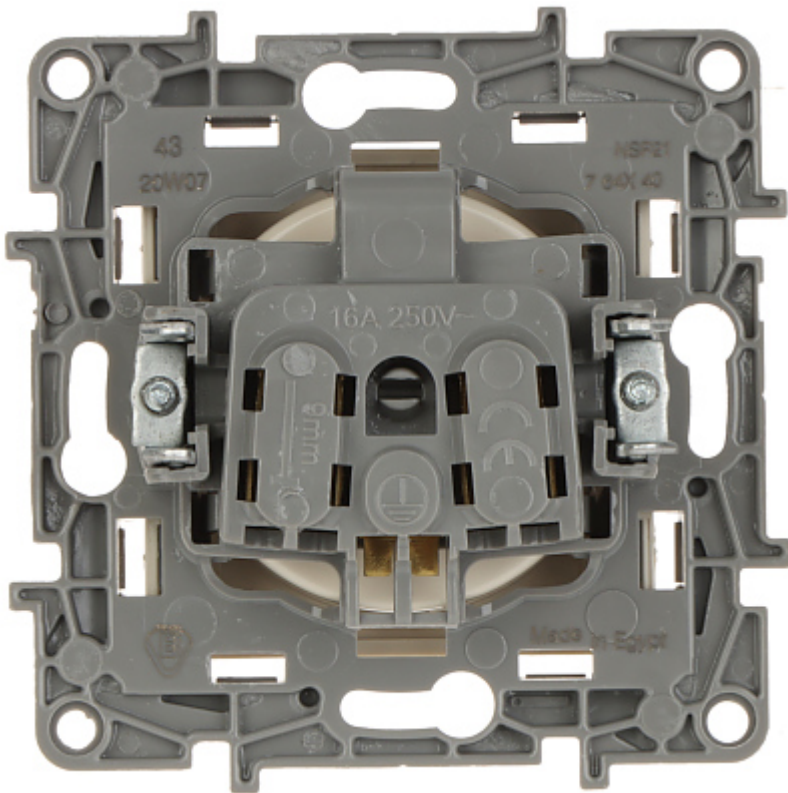

Code: LE-764640

# SINGLE SOCKET OUTLET **LE-764640** Niloe 250 V AC 16 A LEGRAND

Net: 1.00 PLN Gross: 1.00 PLN

The LE-764640 single socket outlet is designed to fix with frame plates of the Niloe series.

## SPECIFICATION

Rated voltage:	250 V AC - 50 / 60 Hz
Maximal current load:	16 A
Grounding:	✓
Electrical cable:	max. 2 x 2.5 mm <sup>2</sup>
Cable terminals:	screw terminals
Socket type:	CEE 7/5
Protection shutter:	—
Application:	Niloe product series
Assembly:	Claw or screw mounting
"Index of Protection":	IP31
IK rating:	IK04
Color:	Ivory (RAL 1013)
Weight:	0.05 kg
Dimensions:	76 x 76 x 41 mm
Manufacturer / Brand:	LEGRAND
Guarantee:	2 years

**PACKAGE**

Dimensions (L x W x H): 0x0x0 mm	Gross Weight: 0 kg
----------------------------------	--------------------