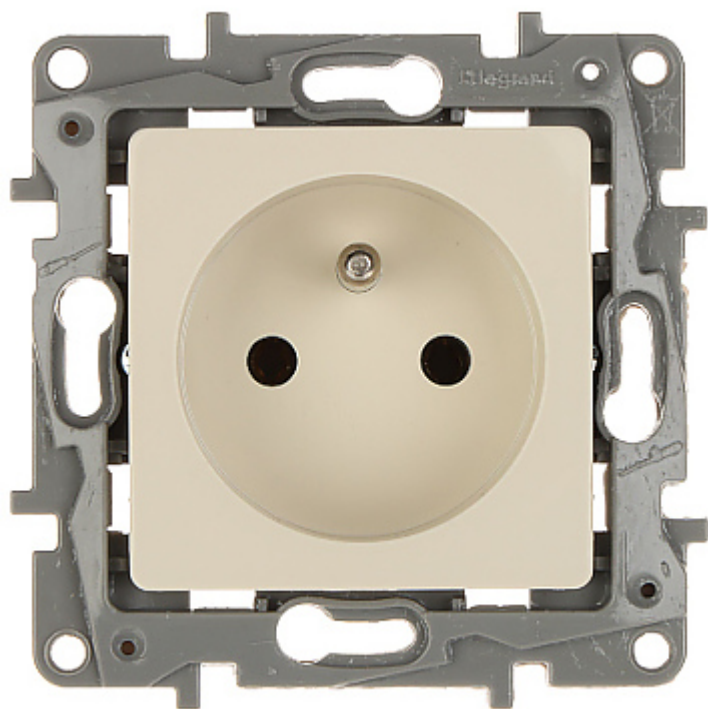

Front view:

Rear view: