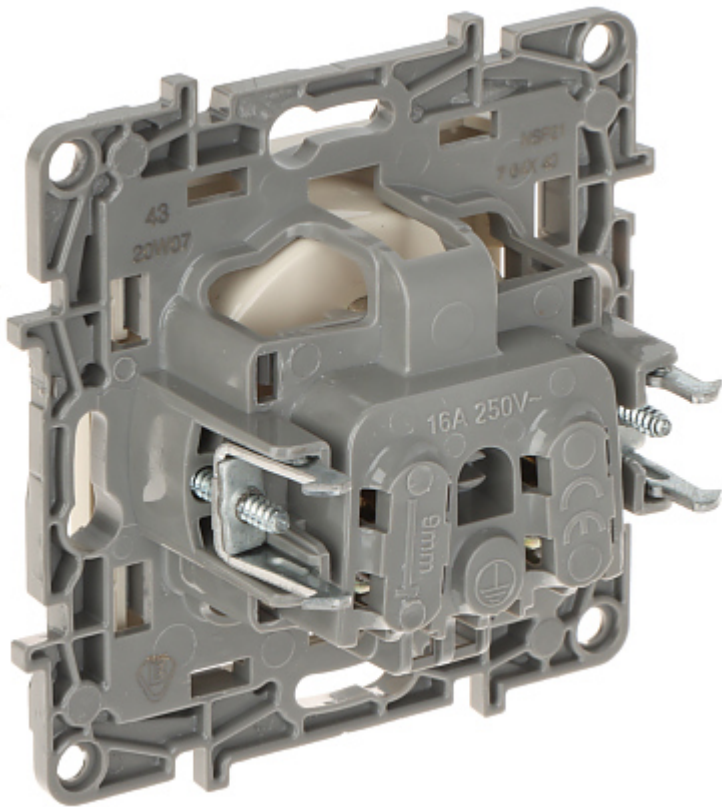

PACKAGE

Dimensions (L x W x H): 0x0x0 mm	Gross Weight: 0 kg