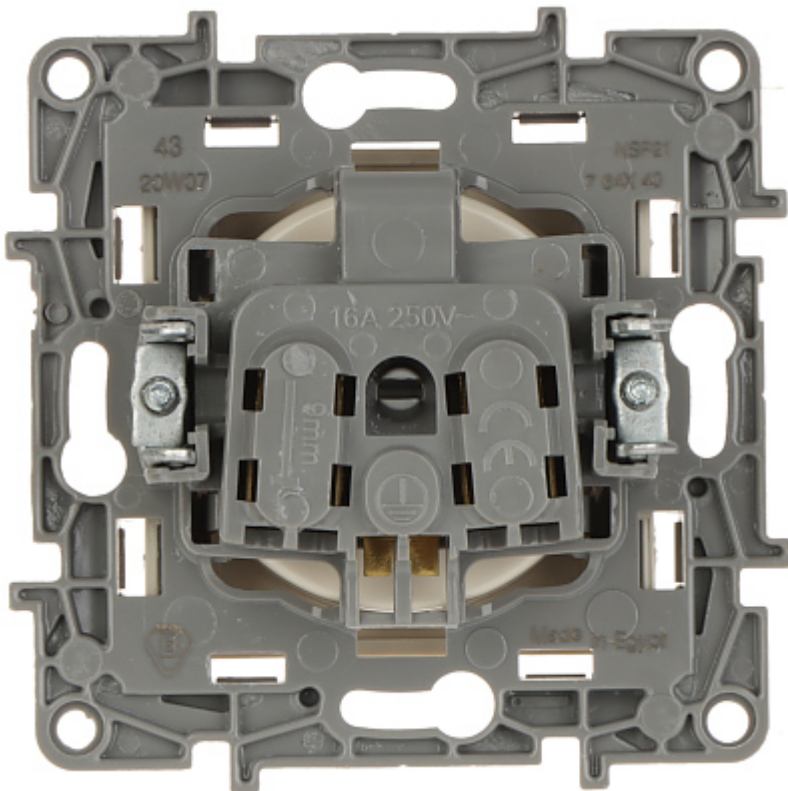

Code: LE-764640

# SINGLE SOCKET OUTLET **LE-764640** Niloe 250 V AC 16 A LEGRAND

Net: **0.24 EUR** Gross: **0.24 EUR**

The LE-764640 single socket outlet is designed to fix with frame plates of the Niloe series.

## SPECIFICATION

Rated voltage:	250 V AC - 50 / 60 Hz
Maximal current load:	16 A
Grounding:	✓
Electrical cable:	max. 2 x 2.5 mm <sup>2</sup>
Cable terminals:	screw terminals
Socket type:	CEE 7/5
Protection shutter:	—
Application:	Niloe product series
Assembly:	Claw or screw mounting
"Index of Protection":	IP31
IK rating:	IK04
Color:	Ivory (RAL 1013)
Weight:	0.05 kg
Dimensions:	76 x 76 x 41 mm
Manufacturer / Brand:	LEGRAND
Guarantee:	2 years

Front view:

Rear view:

**PACKAGE**

Dimensions (L x W x H): 0x0x0 mm	Gross Weight: 0 kg
----------------------------------	--------------------