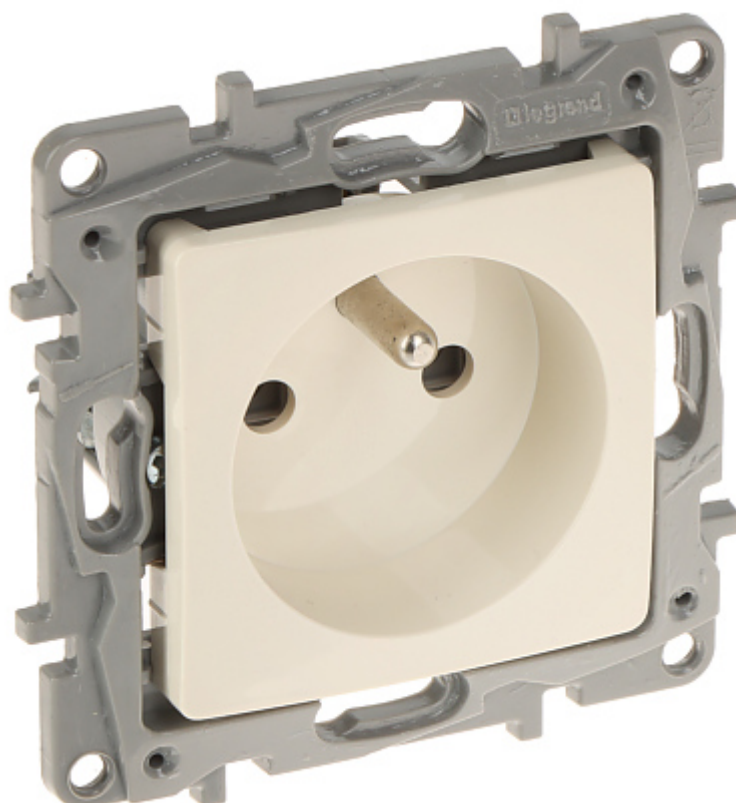

Code: LE-764640

# SINGLE SOCKET OUTLET **LE-764640** Niloe 250 V AC 16 A LEGRAND

Net: **0.24 EUR** Gross: **0.24 EUR**

The LE-764640 single socket outlet is designed to fix with frame plates of the Niloe series.

## SPECIFICATION

Rated voltage:	250 V AC - 50 / 60 Hz
Maximal current load:	16 A
Grounding:	✓
Electrical cable:	max. 2 x 2.5 mm <sup>2</sup>
Cable terminals:	screw terminals
Socket type:	CEE 7/5
Protection shutter:	—
Application:	Niloe product series
Assembly:	Claw or screw mounting
"Index of Protection":	IP31
IK rating:	IK04
Color:	Ivory (RAL 1013)
Weight:	0.05 kg
Dimensions:	76 x 76 x 41 mm
Manufacturer / Brand:	LEGRAND
Guarantee:	2 years