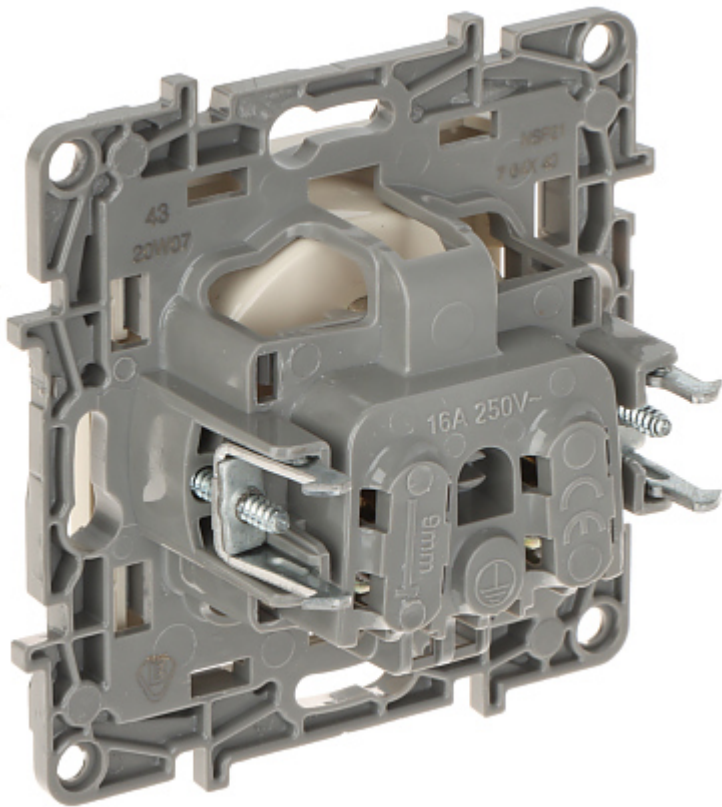

Code: LE-764640

# SINGLE SOCKET OUTLET **LE-764640** Niloe 250 V AC 16 A LEGRAND

Net: **0.24 EUR** Gross: **0.24 EUR**

The LE-764640 single socket outlet is designed to fix with frame plates of the Niloe series.

## SPECIFICATION

Rated voltage:	250 V AC - 50 / 60 Hz
Maximal current load:	16 A
Grounding:	✓
Electrical cable:	max. 2 x 2.5 mm <sup>2</sup>
Cable terminals:	screw terminals
Socket type:	CEE 7/5
Protection shutter:	—
Application:	Niloe product series
Assembly:	Claw or screw mounting
"Index of Protection":	IP31
IK rating:	IK04
Color:	Ivory (RAL 1013)
Weight:	0.05 kg
Dimensions:	76 x 76 x 41 mm
Manufacturer / Brand:	LEGRAND
Guarantee:	2 years

Front view:

Rear view:

**PACKAGE**

Dimensions (L x W x H): 0x0x0 mm	Gross Weight: 0 kg
----------------------------------	--------------------