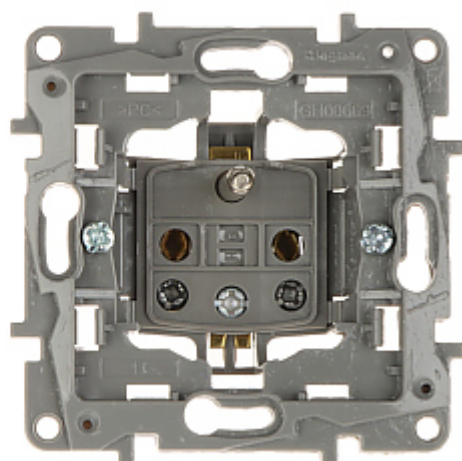

Front view:

Rear view: