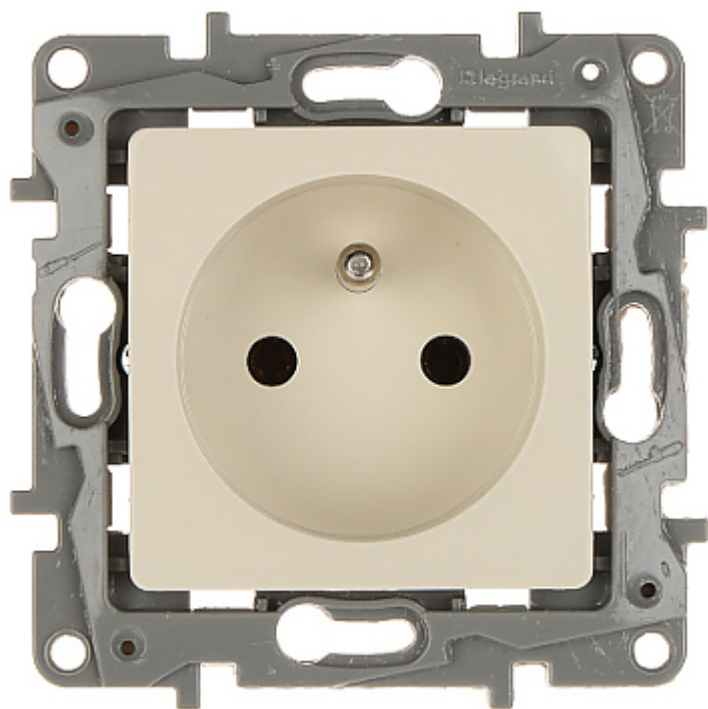

Front view:

Rear view:

DELTA-OPTI Monika Matysiak; <https://www.delta.poznan.pl>
POL; 60-713 Poznań; Graniczna 10
e-mail: delta-opti@delta.poznan.pl; tel: +(48) 61 864 69 60