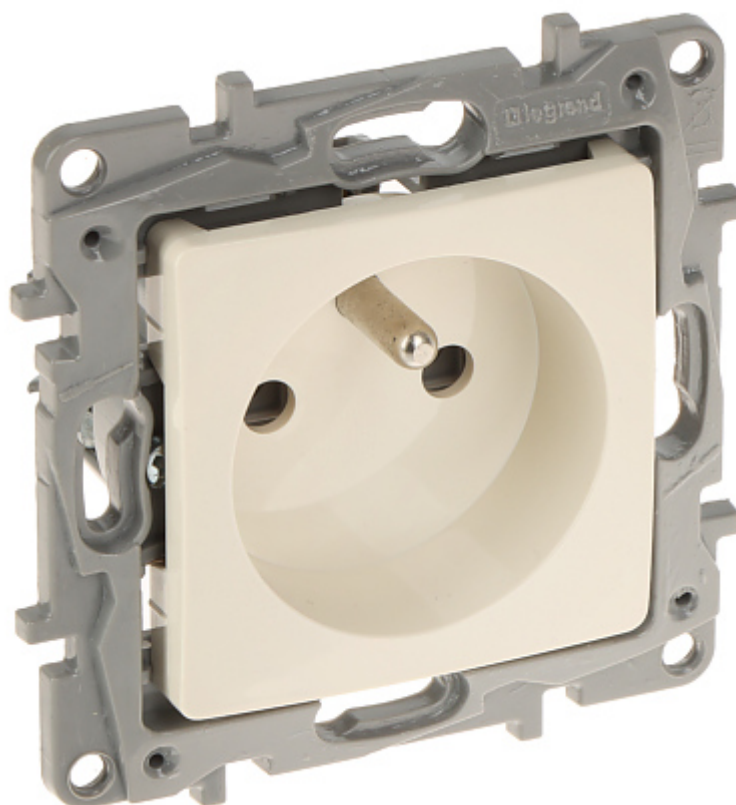

Code: LE-764640

# SINGLE SOCKET OUTLET **LE-764640** Niloe 250 V AC 16 A LEGRAND

Net: 1.00 PLN Gross: 1.00 PLN

The LE-764640 single socket outlet is designed to fix with frame plates of the Niloe series.

## SPECIFICATION

Rated voltage:	250 V AC - 50 / 60 Hz
Maximal current load:	16 A
Grounding:	✓
Electrical cable:	max. 2 x 2.5 mm <sup>2</sup>
Cable terminals:	screw terminals
Socket type:	CEE 7/5
Protection shutter:	—
Application:	Niloe product series
Assembly:	Claw or screw mounting
"Index of Protection":	IP31
IK rating:	IK04
Color:	Ivory (RAL 1013)
Weight:	0.05 kg
Dimensions:	76 x 76 x 41 mm
Manufacturer / Brand:	LEGRAND
Guarantee:	2 years