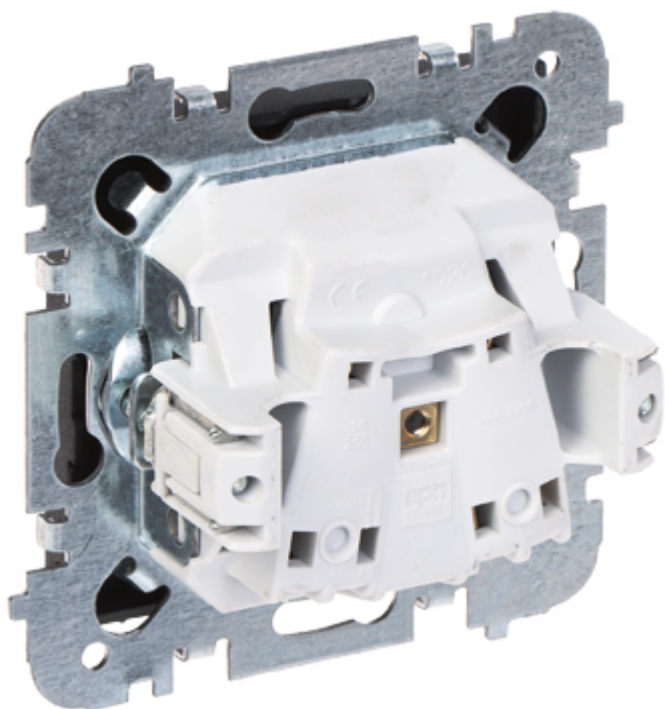

Rear view:

Connectors: