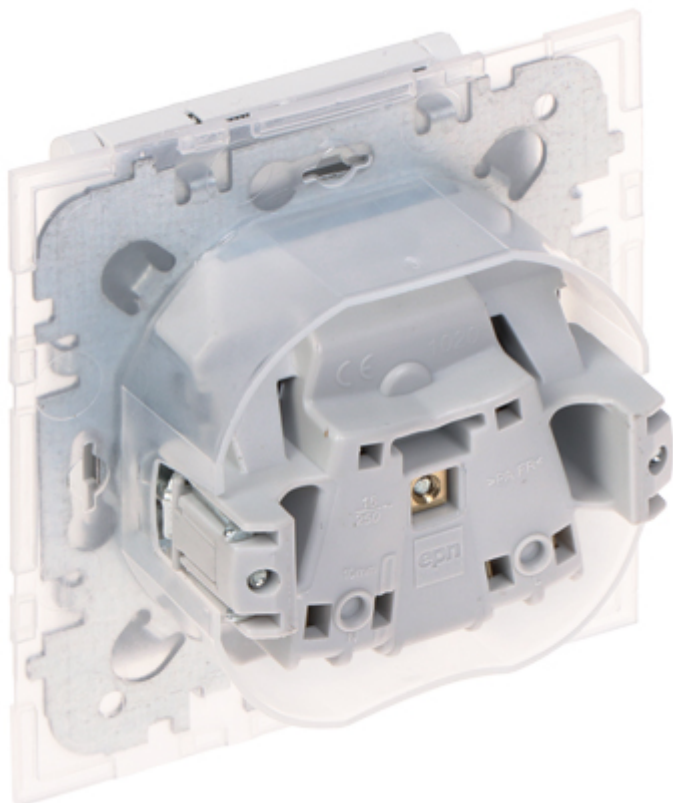

Connectors view:

DELTA-OPTI Monika Matysiak; <https://www.delta.poznan.pl>
POL; 60-713 Poznań; Graniczna 10
e-mail: delta-opti@delta.poznan.pl; tel: +(48) 61 864 69 60