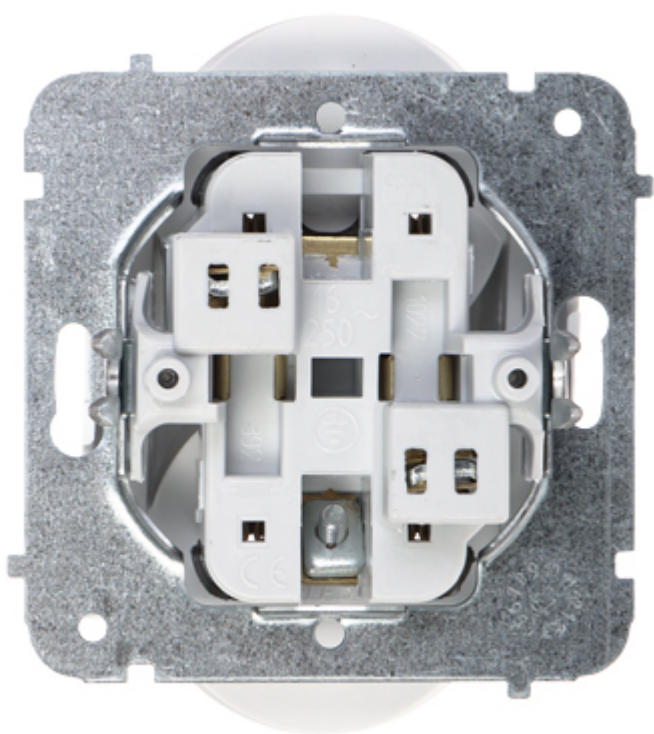

Rear view:

PACKAGE

Dimensions (L x W x H): 0x0x0 mm	Gross Weight: 0 kg

DELTA-OPTI Monika Matysiak; <https://www.delta.poznan.pl>
POL; 60-713 Poznań; Graniczna 10
e-mail: delta-opti@delta.poznan.pl; tel: +(48) 61 864 69 60