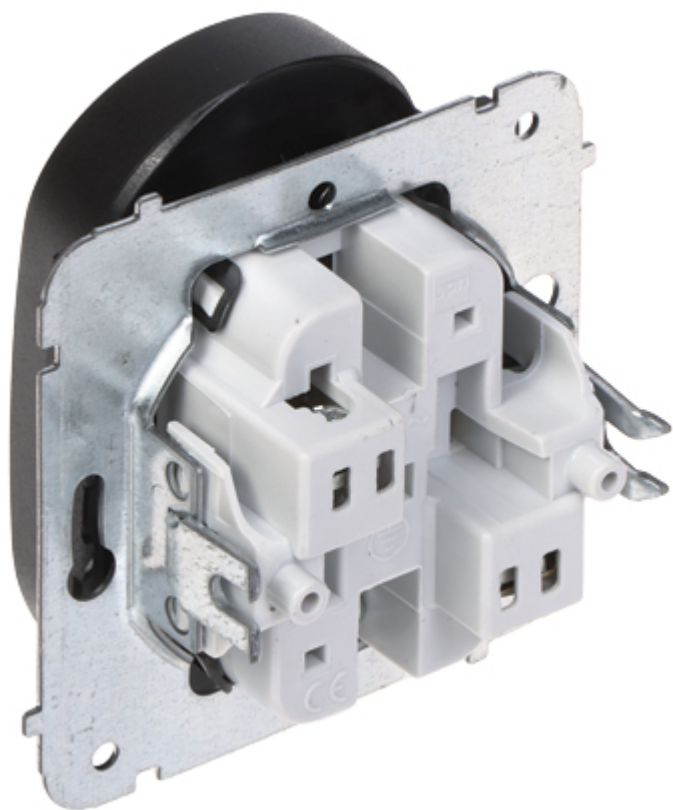

Widok z tyłu:

OPAKOWANIE

Wymiary (Dł. x Szer. x Wys.): 0x0x0 mm	Waga brutto: 0 kg