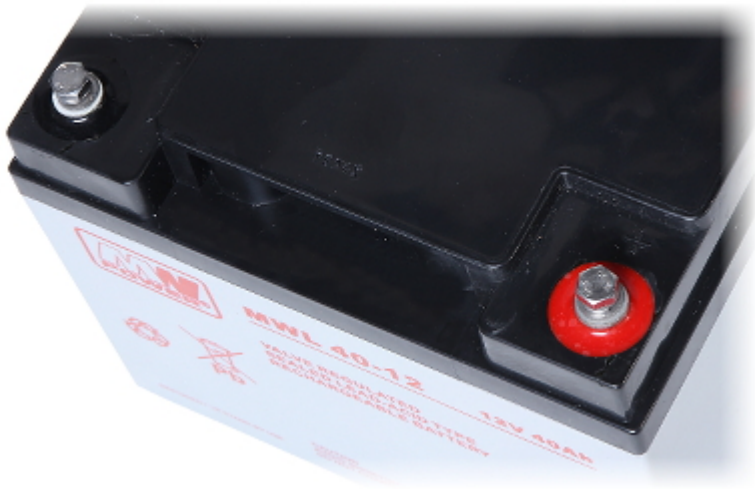

OUR OPINIONS

- The battery is distinguished by a longer lifetime compared to the standard one.

PACKAGE

Dimensions (L x W x H): 0x0x0 mm	Gross Weight: 0 kg